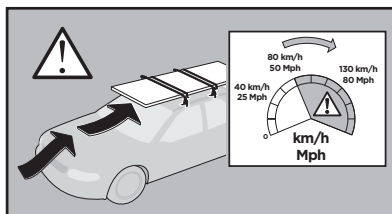

Thule XT Kit 3105

> Instructions

GREAT WALL X240, 5-dr SUV, 11-
GREAT WALL Haval H5, 5-dr SUV, 11-
GREAT WALL Hover 5, 5-dr SUV, 11-

This kit is only for vehicles with fixpoint mounting.

ISO 11154-E

183105