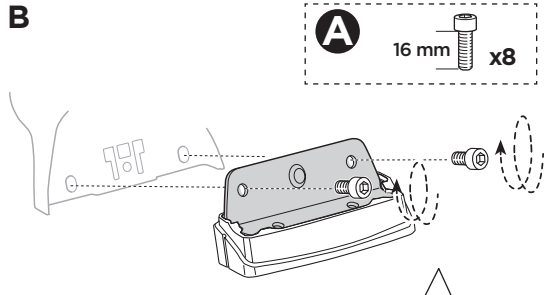

2

A

B

EN Only a few turns
DE Nur wenige Umdrehungen
FR Quelques tours uniquement
NL Slechts enkele slagen
IT Solo qualche giro
ES Sólo algunas vueltas
PT Noções básicas
SV Endast några varv
DK Kun nogle få omgange
NE Bare noen få omdreinger
FI Vain muutama kierros
ET Ainult mõni pööre
LV Tikai dažī apgriezieni
LT Tik keli pasukimai
PL Wystarczy kilka obrotów
RU Только несколько оборотов

UK Лише декілька обертів
BG Само няколко завъртания
CS Pouze několik otáček
SK Len niekoľko otáčok
SL Le nekaj obratov
HR/BiH Samo nekoliko okreta
RO Doar câteva rotiri
HU Csak néhány fordítás
EL Μόνο λίγες περιστροφές
TR Yalnızca birkaç tur

بعض دورات فقط

AR

רק מספר סיבובים

HE

ZH 仅几圈
JA 2～3回転のみ
KO 몇 번만 돌리면 됨
TH เพียงสองสามรอบ

3

x1