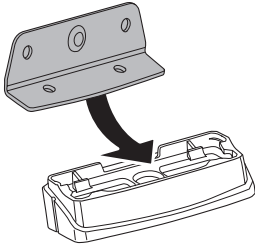

2

A

B

EN Only a few turns
DE Nur wenige Umdrehungen
FR Quelques tours uniquement
NL Slechts enkele slagen
IT Solo qualche giro
ES Sólo algunas vueltas
PT Noções básicas
SV Endast några varv
DK Kun nogle få omgange
NE Bare noen få omdreinger
FI Vain muutama kierros
ET Ainult mõni pööre
LV Tikai dažī apgriezieni
LT Tik keli pasukimai
PL Wystarczy kilka obrotów
RU Только несколько оборотов

UK Лише декілька обертів
BG Само няколко завъртания
CS Pouze několik otáček
SK Len niekoľko otáčok
SL Le nekaj obratov
HR/BiH Samo nekoliko okreta
RO Doar câteva rotiri
HU Csak néhány fordítás
EL Μόνο λίγες περιστροφές
TR Yalnızca birkaç tur

بعض دورات فقط

AR

רק מספר סיבובים

HE

ZH 仅几圈
JA 2～3回転のみ
KO 몇 번만 돌리면 됨
TH เพียงสองสามรอบ

3

x1