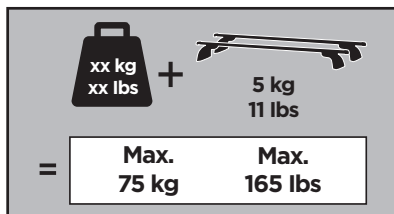

Thule XT Kit 3105

> Instructions

GREAT WALL X240, 5-dr SUV, 11-
GREAT WALL Haval H5, 5-dr SUV, 11-
GREAT WALL Hover 5, 5-dr SUV, 11-

This kit is only for vehicles with fixpoint mounting.

ISO 11154-E

183105