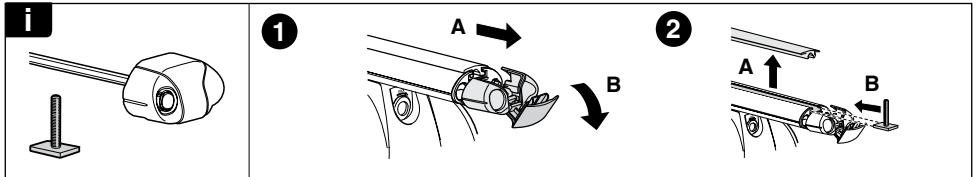

WW ▶ Thule Sweden AB, Box 69, 330 33 Hillerstorp, SWEDEN

NA ▶ Thule Inc., 42 Silvermine Road, Seymour, Connecticut 06483, USA

info@thule.com
customer.service@thule.com

www.thule.com

506-3104-01