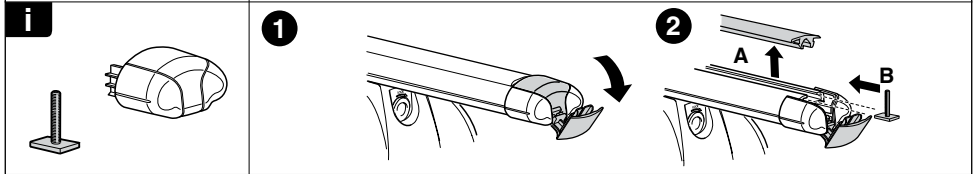

WW ▶ Thule Sweden AB, Box 69, 330 33 Hillerstorp, SWEDEN

NA ▶ Thule Inc., 42 Silvermine Road, Seymour, Connecticut 06483, USA

info@thule.com
customer.service@thule.com

www.thule.com

506-3104-01