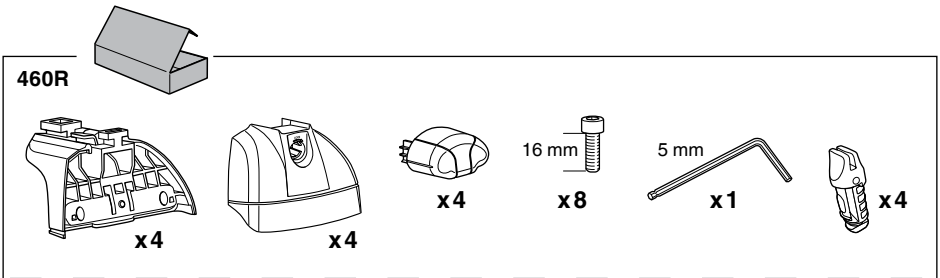

Kit 3101

460R

460

1

+

10 mm

2

3**i**

© 2005 Alfa Romeo S.p.A. - All rights reserved.
 Alfa Romeo S.p.A. - All rights reserved.

5

6

A

24" - 28" / 610 - 711 mm

B

2.5 Nm
1.8 Ft.Lb

7