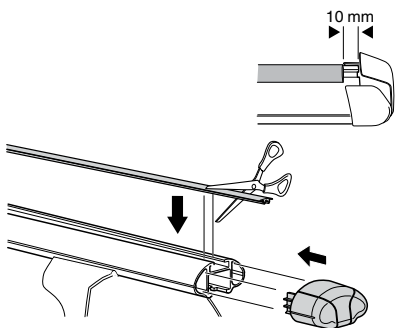

Kit 3101

460R

460

1

+

10 mm

2

3**i**

© 2005 Alfa Romeo S.p.A. - All rights reserved.
 Alfa Romeo S.p.A. - All rights reserved.

5

6

A

24" - 28" / 610 - 711 mm

B

2.5 Nm
1.8 Ft.Lb

7