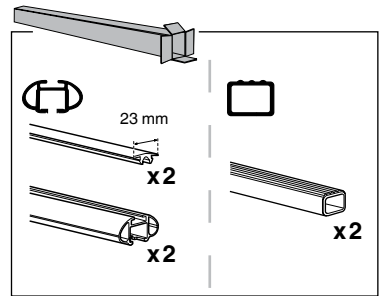

Kit 3101

460R

460

1

+

10 mm

2

3**i**

© 2005 Alfa Romeo S.p.A. - All rights reserved.
 Alfa Romeo S.p.A. - All rights reserved.

5

6

A

24" - 28" / 610 - 711 mm

B

2.5 Nm
1.8 Ft.Lb

7

A

6 Nm
4.4 Ft.Lb

B

2.5 Nm
1.8 Ft.Lb

8

x1

9

x4