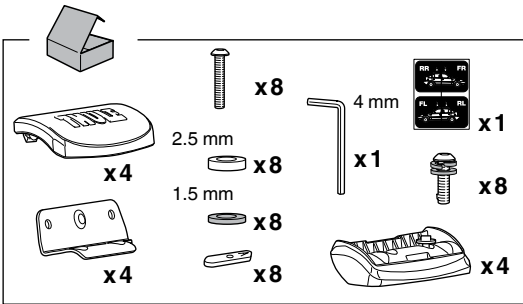

Kit 3101

460R

460

1

+

10 mm

2

3**i**

© 2005 Alfa Romeo S.p.A. - All rights reserved.
 Alfa Romeo S.p.A. - All rights reserved.

5

6

A

24" - 28" / 610 - 711 mm

B

2.5 Nm
1.8 Ft.Lb

7