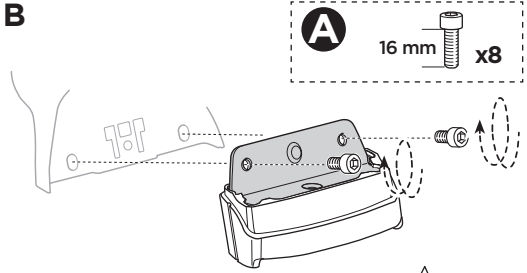

2

A

B

1. **EN** Only a few turns
   DE Nur wenige Umdrehungen
   FR Quelques tours uniquement
   NL Slechts enkele slagen
   IT Solo qualche giro
   ES Sólo algunas vueltas
   PT Noções básicas
   SV Endast några varv
   DK Kun nogle få omgange
   NE Bare noen få omdreinger
   FI Vain muutama kierros
   ET Ainult mõni pööre
   LV Tikai dažī apgriezieni
   LT Tik keli pasukimai
   PL Wystarczy kilka obrotów
   RU Только несколько оборотов

1. **UK** Лише декілька обертів
   BG Само няколко завъртания
   CS Pouze několik otáček
   SK Len niekoľko otáčok
   SL Le nekaj obratov
   HR/BiH Samo nekoliko okreta
   RO Doar câteva rotiri
   HU Csak néhány fordítás
   EL Μόνο λίγες περιστροφές
   TR Yalnızca birkaç tur

بعض دورات فقط

AR

רק מספר סיבובים

HE

1. **ZH** 仅几圈
   JA 2～3回転のみ
   KO 몇 번만 돌리면 됨
   TH เพียงสองสามรอบ

3

x1