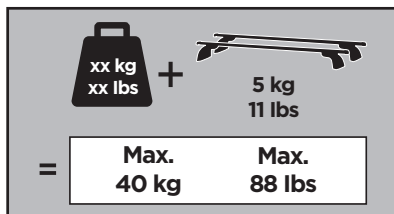

Thule XT Kit 3095

> Instructions

SUZUKI Swift, 3-dr Hatchback, 10-

SUZUKI Swift, 5-dr Hatchback, 10-

This kit is only for vehicles with fixpoint mounting.

ISO 11154-E

183095

C.20140514
509-3095-02