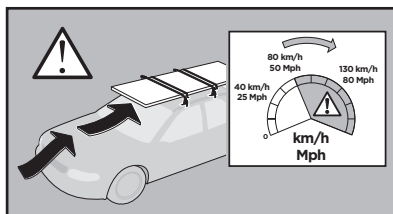

Thule XT Kit 3095

> Instructions

SUZUKI Swift, 3-dr Hatchback, 10-

SUZUKI Swift, 5-dr Hatchback, 10-

This kit is only for vehicles with fixpoint mounting.

ISO 11154-E

183095

C.20140514
509-3095-02