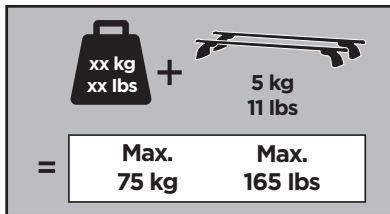

Thule XT Kit 3091

> Instructions

RENAULT Clio, 3-dr Hatchback, 05-14

RENAULT Clio, 5-dr Hatchback, 05-14

RENAULT Grand Modus, 5-dr MPV, 08-12

RENAULT Modus, 5-dr MPV, 04-12

This kit is only for vehicles with fixpoint mounting.