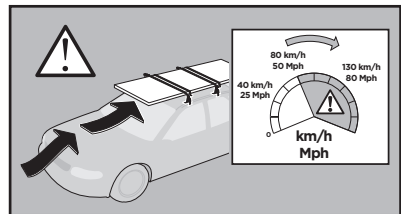

Thule XT Kit 3091

> Instructions

RENAULT Clio, 3-dr Hatchback, 05-14

RENAULT Clio, 5-dr Hatchback, 05-14

RENAULT Grand Modus, 5-dr MPV, 08-12

RENAULT Modus, 5-dr MPV, 04-12

This kit is only for vehicles with fixpoint mounting.