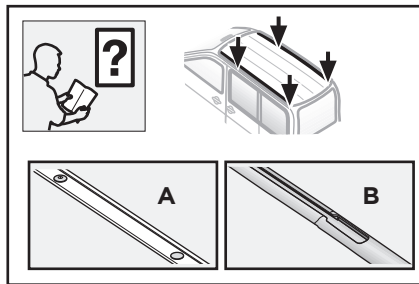

This Kit is only for vehicles with fixpoint mounting or T-profile.

ISO 11154-E

183034

C.20130617
509-3034-03

Bring your life
thule.com

1

2 A

B