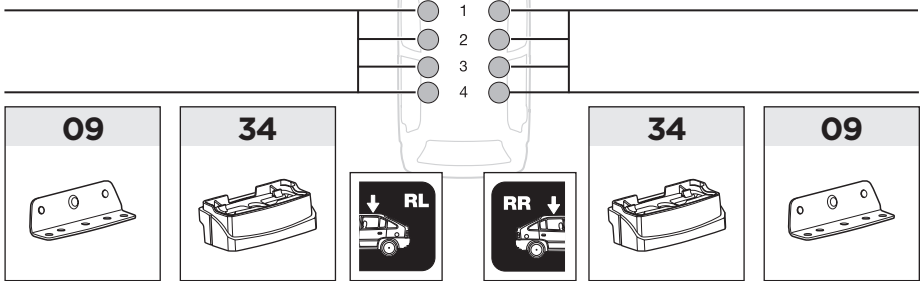

This Kit is only for vehicles with fixpoint mounting or T-profile.

ISO 11154-E

183034

C.20130617
509-3034-03

Bring your life
thule.com

1

2 A

B

3

x1

4

A

A

B

C

D