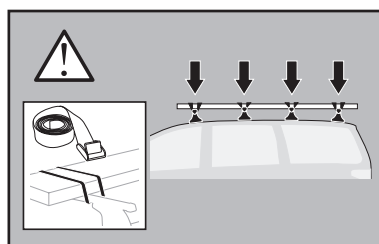

Thule XT Kit 3034

> Instructions

VOLKSWAGEN California (T5), 4-dr Bus, 03-09, 10-
VOLKSWAGEN Caravelle (T5), 4-dr Bus, 03-09, 10-
VOLKSWAGEN Multivan (T5), 4-dr Bus, 03-09, 10-
VOLKSWAGEN Shuttle (T5), 4-dr Bus, 03-09, 10-
VOLKSWAGEN Transporter (T5), 2-dr Single Cab, 03-09, 10-
VOLKSWAGEN Transporter (T5), 4-dr Double Cab, 03-09, 10-
VOLKSWAGEN Transporter (T5), 4-dr Van, 03-09, 10-

This Kit is only for vehicles with fixpoint mounting or T-profile.