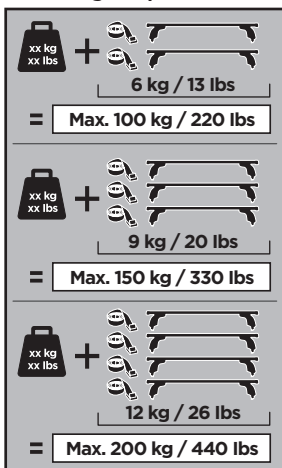

Thule XT Kit 3034

> Instructions

VOLKSWAGEN California (T5), 4-dr Bus, 03-09, 10-
VOLKSWAGEN Caravelle (T5), 4-dr Bus, 03-09, 10-
VOLKSWAGEN Multivan (T5), 4-dr Bus, 03-09, 10-
VOLKSWAGEN Shuttle (T5), 4-dr Bus, 03-09, 10-
VOLKSWAGEN Transporter (T5), 2-dr Single Cab, 03-09, 10-
VOLKSWAGEN Transporter (T5), 4-dr Double Cab, 03-09, 10-
VOLKSWAGEN Transporter (T5), 4-dr Van, 03-09, 10-

This Kit is only for vehicles with fixpoint mounting or T-profile.