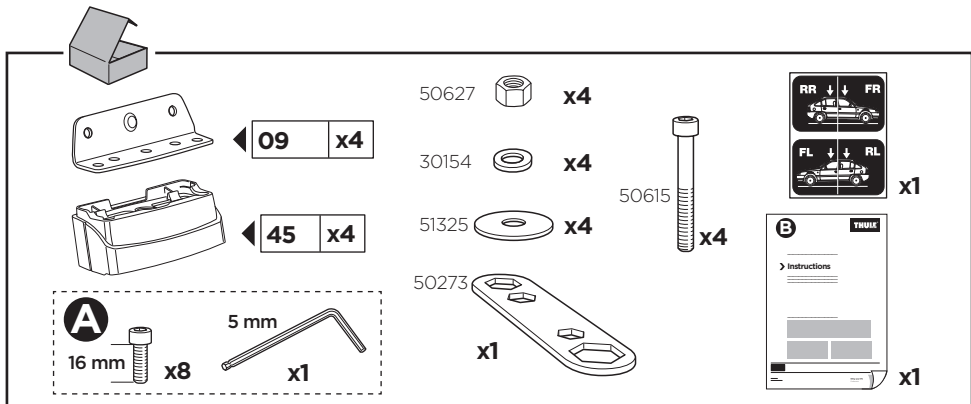

EN Only a few turns
DE Nur wenige Umdrehungen
FR Quelques tours uniquement
NL Slechts enkele slagen
IT Solo qualche giro
ES Sólo algunas vueltas
PT Noções básicas
SV Endast några varv
DK Kun nogle få omgange
NE Bare noen få omdreininger
FI Vain muutama kierros
ET Ainult mõni pööre
LV Tikai daži apgriezieni
LT Tik keli pasukimai
PL Wystarczy kilka obrotów
RU Только несколько оборотов

UK Лише декілька обертів
BG Само няколко завъртания
CS Pouze několik otáček
SK Len niekoľko otáčok
SL Le nekaj obratov
HR/BiH Samo nekoliko okreta
RO Doar câteva rotiri
HU Csak néhány fordítás
EL Μόνο λίγες περιστροφές
TR Yalnızca birkaç tur

ZH 仅几圈
JA 2~3回転のみ
KO 몇 번만 돌리면 됨
TH เพียงสองสามรอบ

بعض دورات فقط **AR**
רק מספר סיבובים **HE**