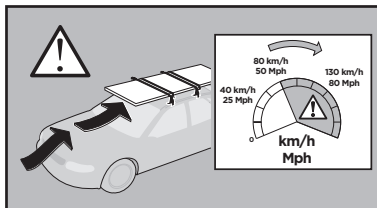

THULE
SWEDEN

Thule XT Kit 3032

> Instructions

FORD Transit Connect, 4-dr Van, 14-
MERCEDES Sprinter, 4-dr Van, 06-
VOLKSWAGEN Crafter, 4-dr Van, 06-

This kit is only for vehicles with fixpoint mounting.

ISO 11154-E