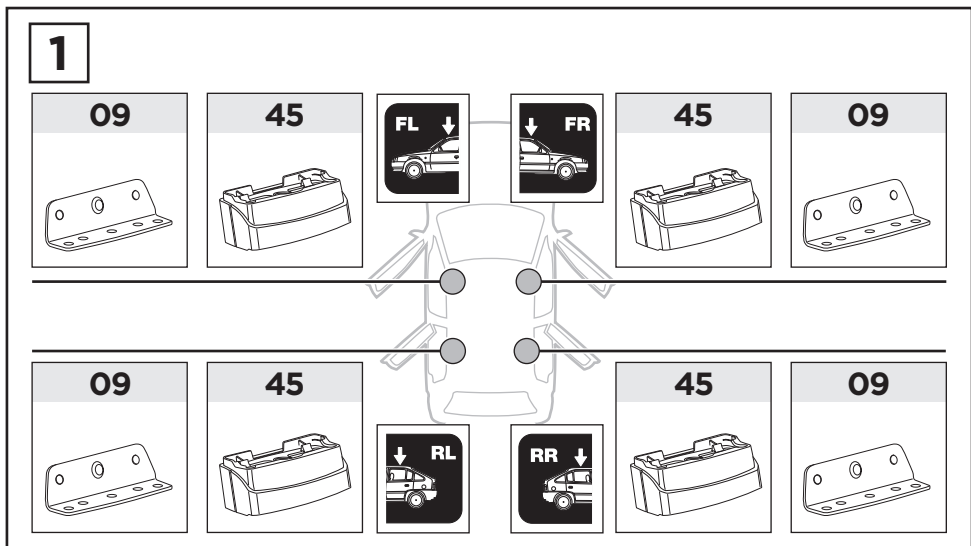

EN Only a few turns
DE Nur wenige Umdrehungen
FR Quelques tours uniquement
NL Slechts enkele slagen
IT Solo qualche giro
ES Sólo algunas vueltas
PT Noções básicas
SV Endast några varv
DK Kun nogle få omgange
NE Bare noen få omdreininger
FI Vain muutama kierros
ET Ainult mõni pööre
LV Tikai daži apgriezieni
LT Tik keli pasukimai
PL Wystarczy kilka obrotów
RU Только несколько оборотов

UK Лише декілька обертів
BG Само няколко завъртания
CS Pouze několik otáček
SK Len niekoľko otáčok
SL Le nekaj obratov
HR/BiH Samo nekoliko okreta
RO Doar câteva rotiri
HU Csak néhány fordítás
EL Μόνο λίγες περιστροφές
TR Yalnızca birkaç tur

ZH 仅几圈
JA 2~3回転のみ
KO 몇 번만 돌리면 됨
TH เพียงสองสามรอบ

بعض دورات فقط **AR**
רק מספר סיבובים **HE**