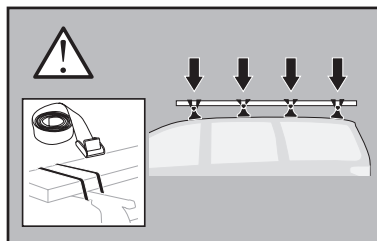

THULE
SWEDEN

Thule XT Kit 3032

> Instructions

FORD Transit Connect, 4-dr Van, 14-
MERCEDES Sprinter, 4-dr Van, 06-
VOLKSWAGEN Crafter, 4-dr Van, 06-

This kit is only for vehicles with fixpoint mounting.

ISO 11154-E