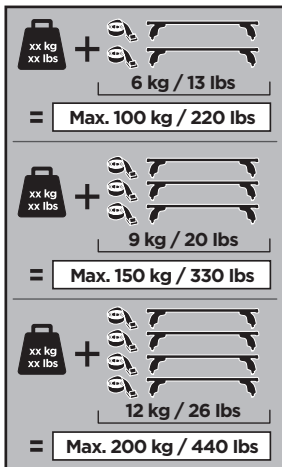

THULE
SWEDEN

Thule XT Kit 3032

> Instructions

FORD Transit Connect, 4-dr Van, 14-
MERCEDES Sprinter, 4-dr Van, 06-
VOLKSWAGEN Crafter, 4-dr Van, 06-

This kit is only for vehicles with fixpoint mounting.

ISO 11154-E