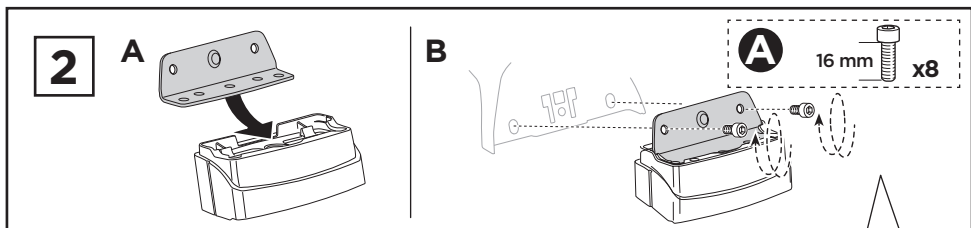

EN Only a few turns
DE Nur wenige Umdrehungen
FR Quelques tours uniquement
NL Slechts enkele slagen
IT Solo qualche giro
ES Sólo algunas vueltas
PT Noções básicas
SV Endast några varv
DK Kun nogle få omgange
NE Bare noen få omdreininger
FI Vain muutama kierros
ET Ainult mõni pööre
LV Tikai daži apgriezieni
LT Tik keli pasukimai
PL Wystarczy kilka obrotów
RU Только несколько оборотов

UK Лише декілька обертів
BG Само няколко завъртания
CS Pouze několik otáček
SK Len niekoľko otáčok
SL Le nekaj obratov
HR/BiH Samo nekoliko okreta
RO Doar câteva rotiri
HU Csak néhány fordítás
EL Μόνο λίγες περιστροφές
TR Yalnızca birkaç tur

ZH 仅几圈
JA 2~3回転のみ
KO 몇 번만 돌리면 됨
TH เพียงสองสามรอบ

بعض دورات فقط **AR**
רק מספר סיבובים **HE**