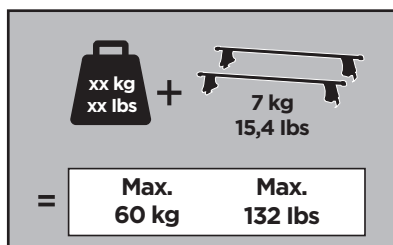

# > Instructions

TOYOTA Camry, 4-dr Sedan, 18-

ISO 11154-E

141867

C.20171023

519-1867-01

Bring your life

thule.com

	X (scale)	X (mm)	X (inch)
TOYOTA Camry, 4-dr Sedan, 18-	37,5	1026	40 <sup>3</sup> / <sub>8</sub>

	Y (scale)	Y (mm)	Y (inch)
TOYOTA Camry, 4-dr Sedan, 18-	34	991	39

2

TOYOTA Camry, 4-dr Sedan, 18-

**3**

	W (mm)	Z (mm)	W (inch)	Z (inch)
<b>TOYOTA Camry, 4-dr Sedan, 18-</b>	<b>230</b>	<b>700</b>	<b>9</b>	<b>27 1/2</b>