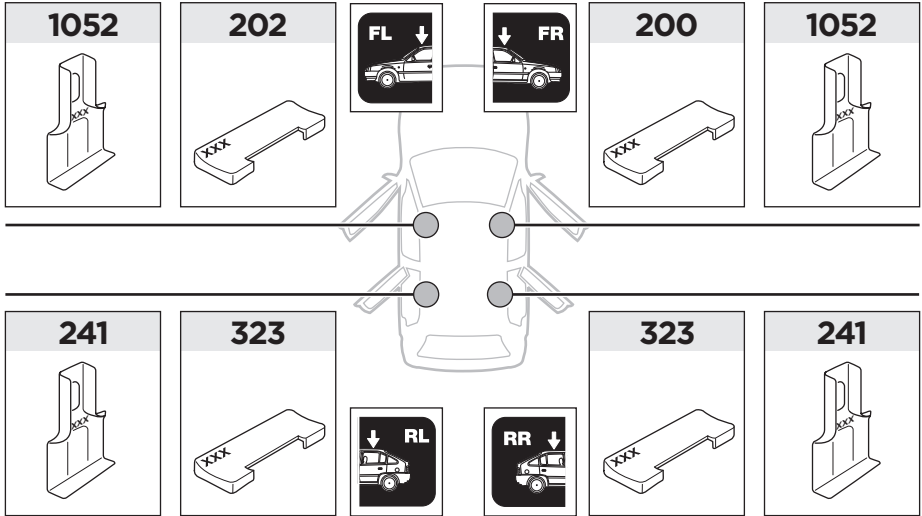

200 x1

202 x1

323 x2

241 x2

1052 x2

x1

x1

1

	X (scale)	X (mm)	X (inch)
TOYOTA Camry, 4-dr Sedan, 18-	37,5	1026	40 <sup>3</sup> / <sub>8</sub>

	Y (scale)	Y (mm)	Y (inch)
TOYOTA Camry, 4-dr Sedan, 18-	34	991	39

2

TOYOTA Camry, 4-dr Sedan, 18-

**3**

	W (mm)	Z (mm)	W (inch)	Z (inch)
<b>TOYOTA Camry, 4-dr Sedan, 18-</b>	<b>230</b>	<b>700</b>	<b>9</b>	<b>27 1/2</b>