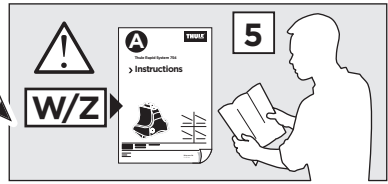

	X (scale)	X (mm)	X (inch)
TOYOTA Camry, 4-dr Sedan, 18-	37,5	1026	40 <sup>3</sup> / <sub>8</sub>

	Y (scale)	Y (mm)	Y (inch)
TOYOTA Camry, 4-dr Sedan, 18-	34	991	39

2

TOYOTA Camry, 4-dr Sedan, 18-

**3**

	W (mm)	Z (mm)	W (inch)	Z (inch)
<b>TOYOTA Camry, 4-dr Sedan, 18-</b>	<b>230</b>	<b>700</b>	<b>9</b>	<b>27 1/2</b>