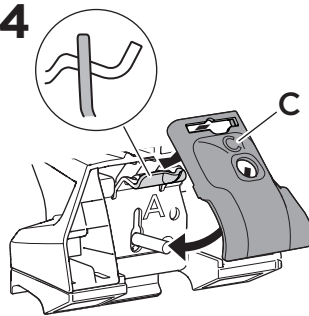

1

Kit 186098

MERCEDES GLA, 5-dr SUV, 20-

ISO 11154-E

This kit is only for vehicles with flush railing.

1

Evo

Edge

2

3

4

5

2