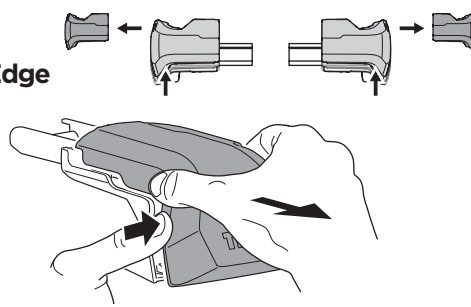

## Kit 186098

MERCEDES GLA, 5-dr SUV, 20-

ISO 11154-E

This kit is only for vehicles with flush railing.

1

Evo

Edge

2