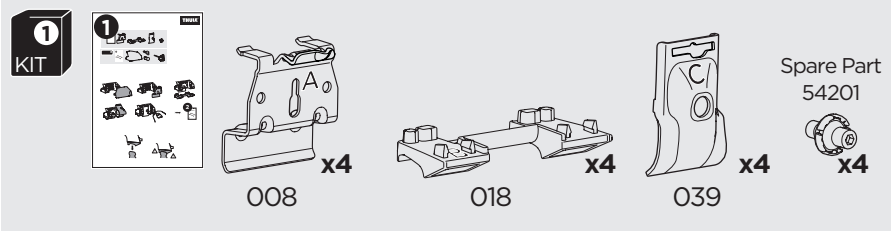

## Kit 186098

MERCEDES GLA, 5-dr SUV, 20-

ISO 11154-E

This kit is only for vehicles with flush railing.

1

Evo

Edge

2