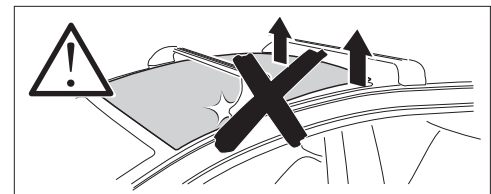

## Kit 186098

MERCEDES GLA, 5-dr SUV, 20-

ISO 11154-E

This kit is only for vehicles with flush railing.

1

Evo

Edge

2