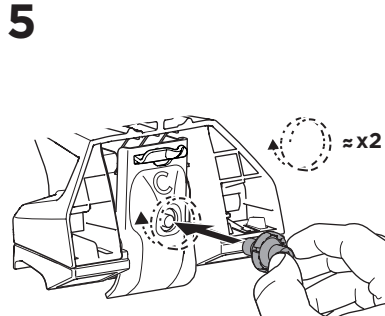

1

Kit 186098

MERCEDES GLA, 5-dr SUV, 20-

ISO 11154-E

This kit is only for vehicles with flush railing.

1

Evo

Edge

2

3

4

5

2