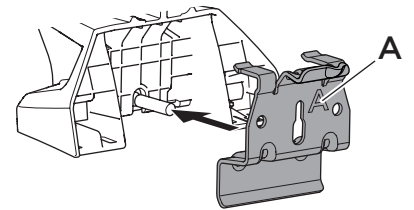

## Kit 186098

MERCEDES GLA, 5-dr SUV, 20-

ISO 11154-E

This kit is only for vehicles with flush railing.

1

Evo

Edge

2