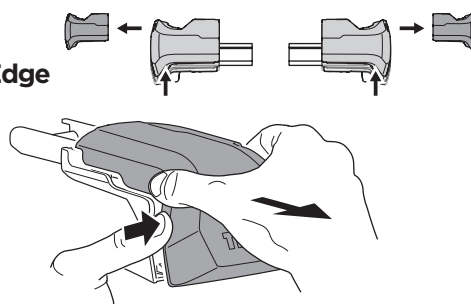

1

Kit 186094

HYUNDAI Kona, 5-dr SUV, 17- / *18-

*North America

ISO 11154-E

This kit is only for vehicles with flush railing.

1

Evo

Edge

2

3

4

5

2