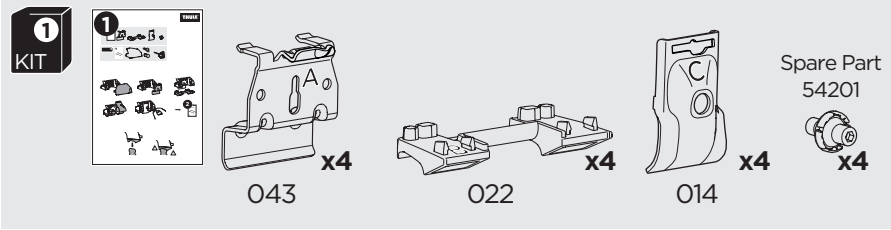

1

Kit 186094

HYUNDAI Kona, 5-dr SUV, 17- / *18-

*North America

ISO 11154-E

This kit is only for vehicles with flush railing.

1

Evo