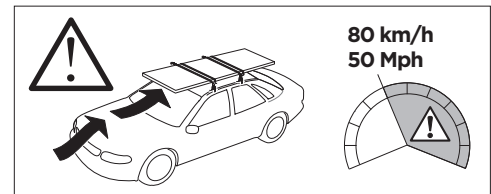

1

Kit 186094

HYUNDAI Kona, 5-dr SUV, 17- / *18-

*North America

ISO 11154-E

This kit is only for vehicles with flush railing.

1

Evo