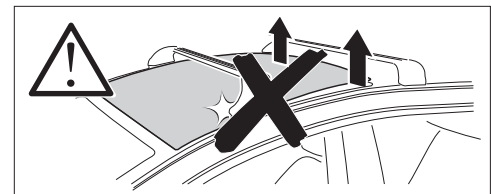

1

Kit 186056

RENAULT Kadjar, 5-dr SUV, 15-

ISO 11154-E

This kit is only for vehicles with flush railing.

1 KIT

008 x4 051 x4 045 x4 Spare Part 54201 x4

Max: 75 kg / 165 lbs

Max 130 km/h 80 Mph

2 FOOT PACK

> Instructions

x4 x2 4 Nm x1

80 km/h 50 Mph

1 KIT + **2 FOOT PACK**

1 Evo Edge

2