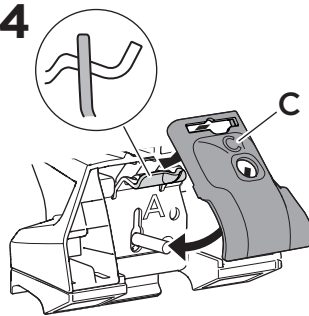

1

Kit 186049

FORD Escape, 5-dr SUV, 20-
FORD Kuga, 5-dr SUV, 20-

ISO 11154-E

This kit is only for vehicles with flush railing.

1

Evo

Edge

2

3

4

5

2