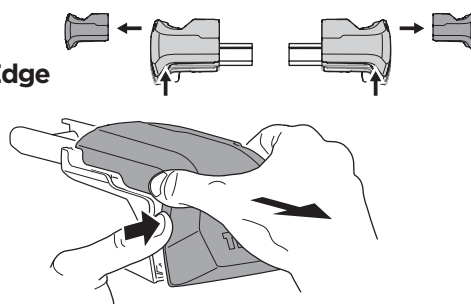

1

Kit 186049

FORD Escape, 5-dr SUV, 20-
 FORD Kuga, 5-dr SUV, 20-

ISO 11154-E

This kit is only for vehicles with flush railing.

1

Evo

Edge