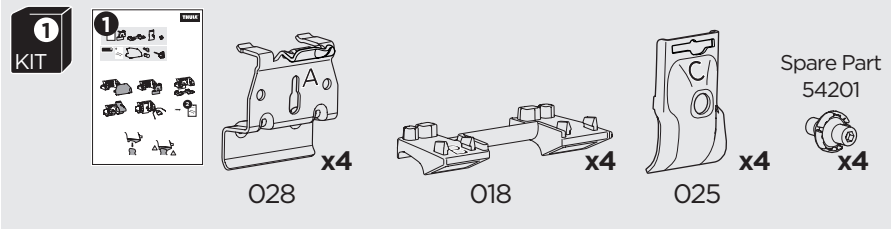

1

Kit 186049

FORD Escape, 5-dr SUV, 20-
 FORD Kuga, 5-dr SUV, 20-

ISO 11154-E

This kit is only for vehicles with flush railing.

1

Evo

Edge