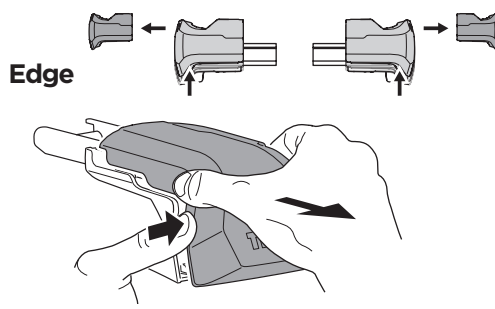

1

Kit 186038

BMW X1, 5-dr SUV, 09-15 / *11-16

ISO 11154-E

*North America

This kit is only for vehicles with flush railing.

1

Evo

Edge

2

3

4

5

2