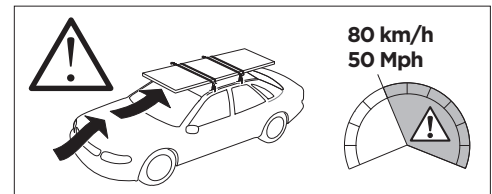

1

Kit 186038

BMW X1, 5-dr SUV, 09-15 / *11-16

ISO 11154-E

*North America

This kit is only for vehicles with flush railing.

1

Evo