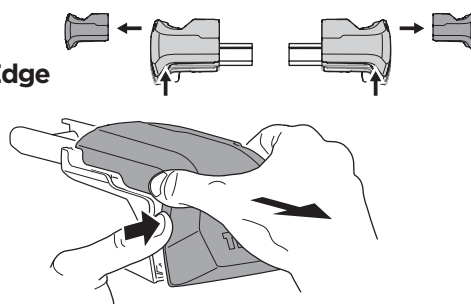

1

Kit 186026

HYUNDAI Grand Santa Fe, 5-dr SUV, 13-18
HYUNDAI Santa Fe, 5-dr SUV, 13-18
HYUNDAI Santa Fe Sport, 5-dr SUV, 13-18
HYUNDAI Santa Fe XL, 5-dr SUV, 19-

ISO 11154-E

This kit is only for vehicles with flush railing.

1

Evo

Edge

2

3

4

5

2