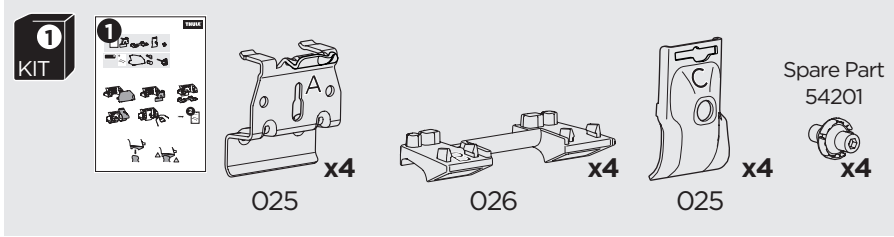

1

Kit 186026

HYUNDAI Grand Santa Fe, 5-dr SUV, 13-18
 HYUNDAI Santa Fe, 5-dr SUV, 13-18
 HYUNDAI Santa Fe Sport, 5-dr SUV, 13-18
 HYUNDAI Santa Fe XL, 5-dr SUV, 19-

ISO 11154-E

This kit is only for vehicles with flush railing.