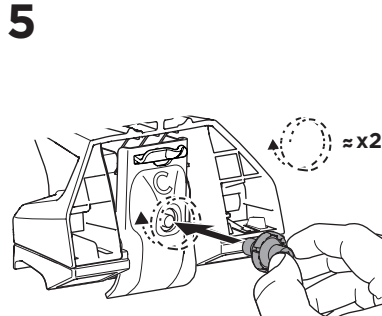

1

Kit 186026

HYUNDAI Grand Santa Fe, 5-dr SUV, 13-18
HYUNDAI Santa Fe, 5-dr SUV, 13-18
HYUNDAI Santa Fe Sport, 5-dr SUV, 13-18
HYUNDAI Santa Fe XL, 5-dr SUV, 19-

ISO 11154-E

This kit is only for vehicles with flush railing.

1

Evo

Edge

2

3

4

5

2