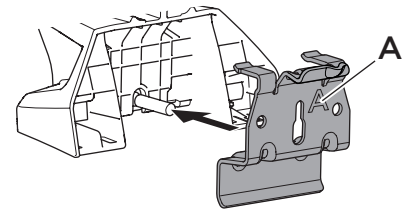

1

Kit 186019

AUDI A4 Avant, 5-dr Estate, 08-15, 16-

AUDI A4 Avant, 5-dr Wagon, *09-16

AUDI Q5, 5-dr SUV, 08-17 / *09-17

*North America

ISO 11154-E

This kit is only for vehicles with flush railing.

1

Evo

Edge

2

3

4

5

2