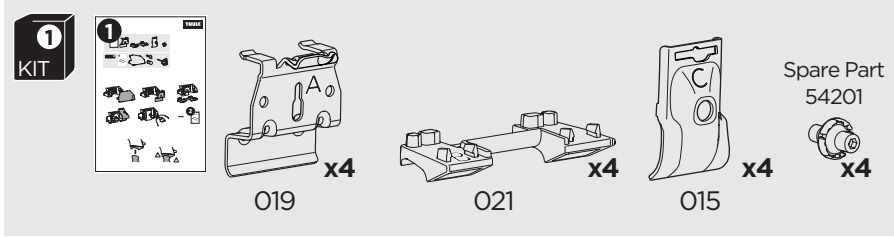

## Kit 186019

AUDI A4 Avant, 5-dr Estate, 08-15, 16-

AUDI A4 Avant, 5-dr Wagon, \*09-16

AUDI Q5, 5-dr SUV, 08-17 / \*09-17

\*North America

ISO 11154-E

This kit is only for vehicles with flush railing.

1