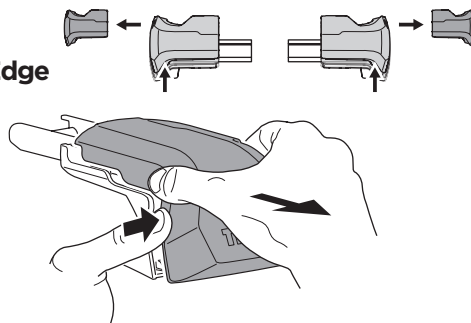

1

Kit 186011

CITROËN C4 Grand Picasso, 5-dr MPV, 14-
CITROËN Grand C4 Spacetourer, 5-dr MPV, 14-

ISO 11154-E

This kit is only for vehicles with flush railing.

1

Evo

Edge