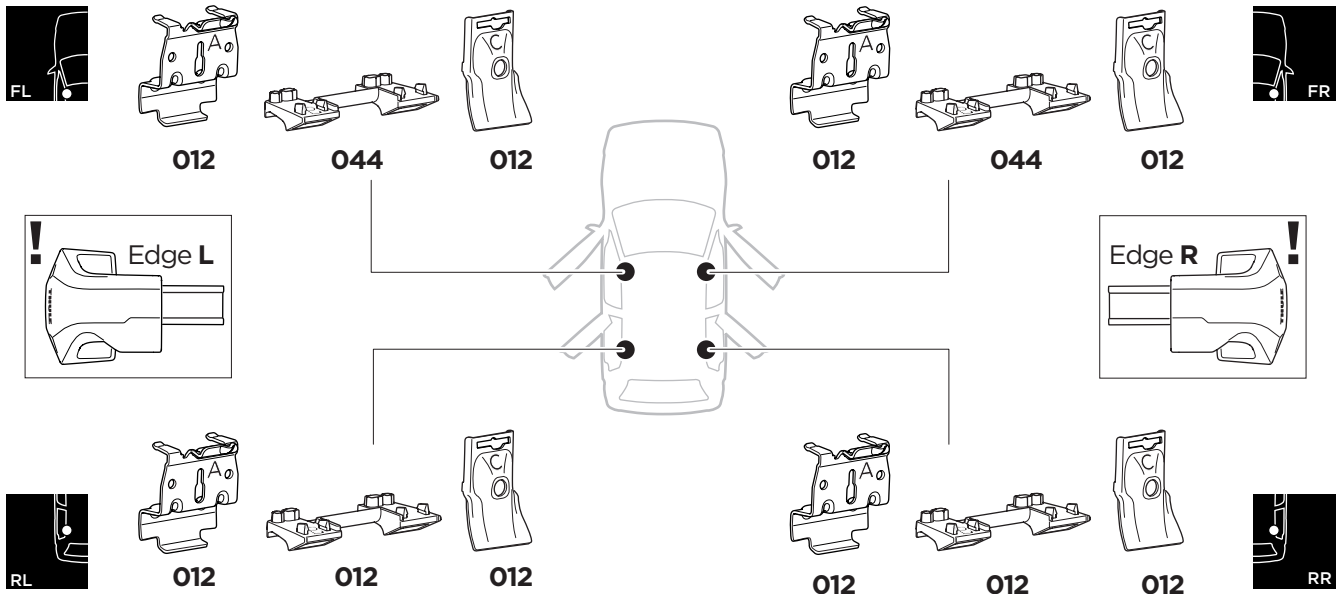

1

Kit 186011

CITROËN C4 Grand Picasso, 5-dr MPV, 14-
CITROËN Grand C4 Spacetourer, 5-dr MPV, 14-

ISO 11154-E

This kit is only for vehicles with flush railing.

1

Evo

Edge