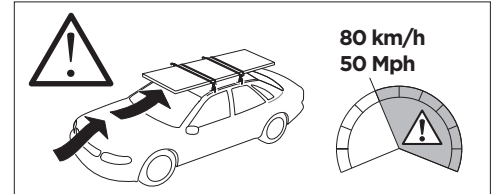

1

Kit 186011

CITROËN C4 Grand Picasso, 5-dr MPV, 14-
CITROËN Grand C4 Spacetourer, 5-dr MPV, 14-

ISO 11154-E

This kit is only for vehicles with flush railing.

1

Evo

Edge