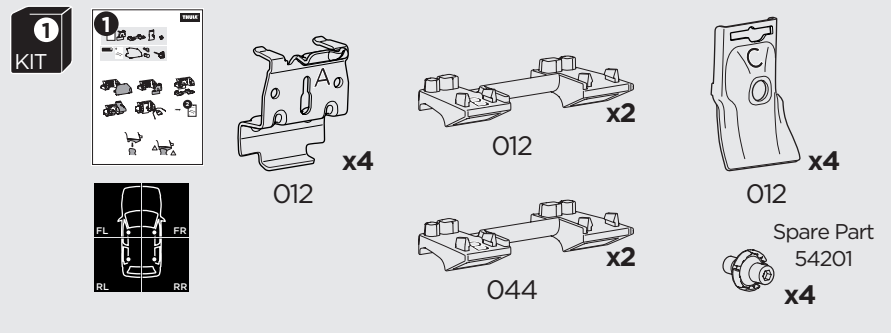

1

Kit 186011

CITROËN C4 Grand Picasso, 5-dr MPV, 14-
CITROËN Grand C4 Spacetourer, 5-dr MPV, 14-

ISO 11154-E

This kit is only for vehicles with flush railing.

1

Evo

Edge