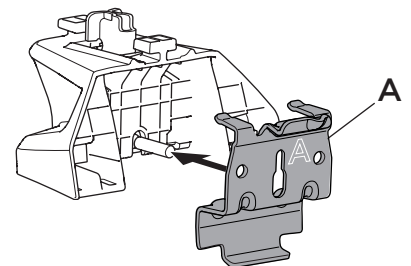

1

Kit 186011

CITROËN C4 Grand Picasso, 5-dr MPV, 14-
CITROËN Grand C4 Spacetourer, 5-dr MPV, 14-

ISO 11154-E

This kit is only for vehicles with flush railing.

1

Evo

Edge

2

Bring your life
thule.com