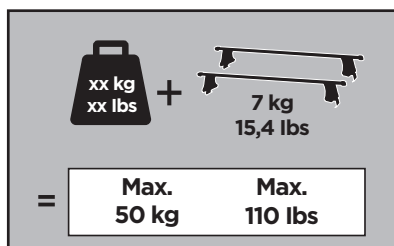

ISO 11154-E

141859

C.20170518

519-1859-01

Bring your life

thule.com