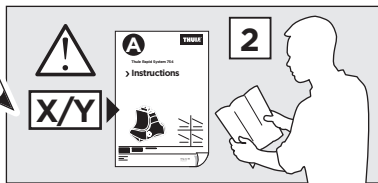

Bring your life

thule.com

31 x1

37 x1

368 x1

369 x1

x1

x1

1

	X (scale)	X (mm)	X (inch)
KIA Morning , 5-dr Hatchback, 17-	26	911	35 ⁷ / ₈
KIA Picanto , 5-dr Hatchback, 17-	26	911	35 ⁷ / ₈

	Y (scale)	Y (mm)	Y (inch)
KIA Morning , 5-dr Hatchback, 17-	27,5	926	36 ¹ / ₂
KIA Picanto , 5-dr Hatchback, 17-	27,5	926	36 ¹ / ₂