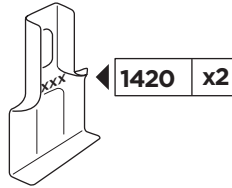

Bring your life

thule.com

31 x1

37 x1

368 x1

369 x1

x1

x1

1

	X (scale)	X (mm)	X (inch)
KIA Morning , 5-dr Hatchback, 17-	26	911	35 ⁷ / ₈
KIA Picanto , 5-dr Hatchback, 17-	26	911	35 ⁷ / ₈

	Y (scale)	Y (mm)	Y (inch)
KIA Morning , 5-dr Hatchback, 17-	27,5	926	36 ¹ / ₂
KIA Picanto , 5-dr Hatchback, 17-	27,5	926	36 ¹ / ₂

2

KIA Morning, 5-dr Hatchback, 17-

KIA Picanto, 5-dr Hatchback, 17-

3

	W (mm)	Z (mm)	W (inch)	Z (inch)
KIA Morning , 5-dr Hatchback, 17-	180	675	7 1/8	26 5/8
KIA Picanto , 5-dr Hatchback, 17-	180	675	7 1/8	26 5/8