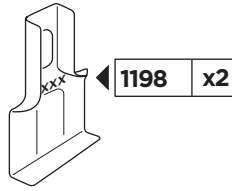

Bring your life

thule.com

31 x1

37 x1

368 x1

369 x1

x1

x1

1

	X (scale)	X (mm)	X (inch)
KIA Morning , 5-dr Hatchback, 17-	26	911	35 ⁷ / ₈
KIA Picanto , 5-dr Hatchback, 17-	26	911	35 ⁷ / ₈

	Y (scale)	Y (mm)	Y (inch)
KIA Morning , 5-dr Hatchback, 17-	27,5	926	36 ¹ / ₂
KIA Picanto , 5-dr Hatchback, 17-	27,5	926	36 ¹ / ₂

2

KIA Morning, 5-dr Hatchback, 17-

KIA Picanto, 5-dr Hatchback, 17-

3

	W (mm)	Z (mm)	W (inch)	Z (inch)
KIA Morning , 5-dr Hatchback, 17-	180	675	7 1/8	26 5/8
KIA Picanto , 5-dr Hatchback, 17-	180	675	7 1/8	26 5/8