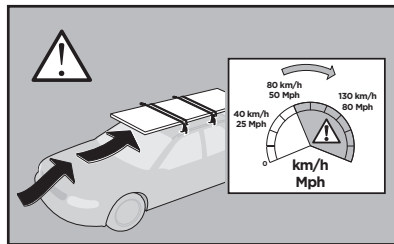

ISO 11154-E

141859

C.20170518

519-1859-01

Bring your life

thule.com