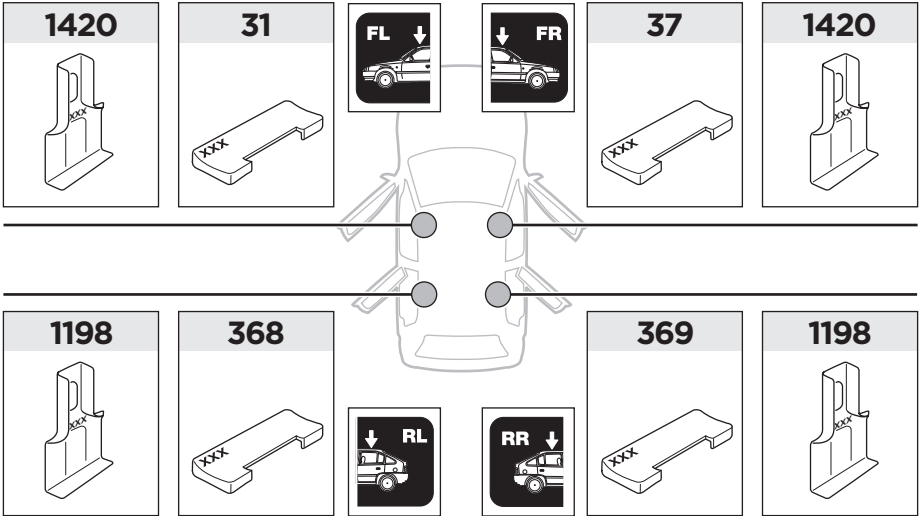

1

	X (scale)	X (mm)	X (inch)
KIA Morning , 5-dr Hatchback, 17-	26	911	35 ⁷ / ₈
KIA Picanto , 5-dr Hatchback, 17-	26	911	35 ⁷ / ₈

	Y (scale)	Y (mm)	Y (inch)
KIA Morning , 5-dr Hatchback, 17-	27,5	926	36 ¹ / ₂
KIA Picanto , 5-dr Hatchback, 17-	27,5	926	36 ¹ / ₂

2

KIA Morning, 5-dr Hatchback, 17-

KIA Picanto, 5-dr Hatchback, 17-

3

	W (mm)	Z (mm)	W (inch)	Z (inch)
KIA Morning , 5-dr Hatchback, 17-	180	675	7 1/8	26 5/8
KIA Picanto , 5-dr Hatchback, 17-	180	675	7 1/8	26 5/8