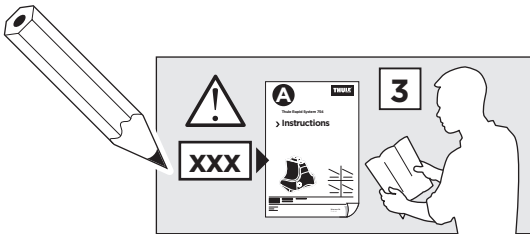

2

KIA Morning, 5-dr Hatchback, 17-

KIA Picanto, 5-dr Hatchback, 17-