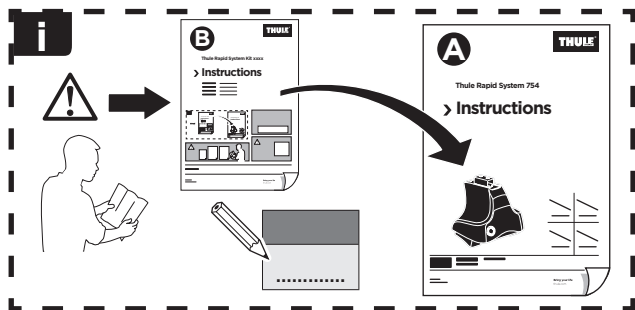

Thule Rapid System Kit 1859

> Instructions

KIA Morning, 5-dr Hatchback, 17-

KIA Picanto, 5-dr Hatchback, 17-

ISO 11154-E

141859

C.20170518

519-1859-01