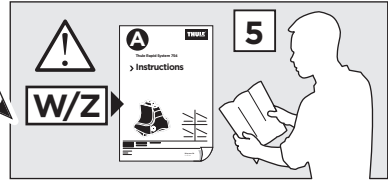

3

	W (mm)	Z (mm)	W (inch)	Z (inch)
KIA Morning, 5-dr Hatchback, 17-	180	675	7 1/8	26 5/8
KIA Picanto, 5-dr Hatchback, 17-	180	675	7 1/8	26 5/8