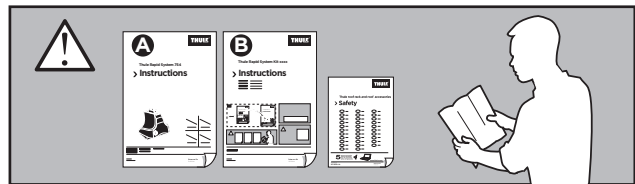

Thule Rapid System Kit 1859

> Instructions

KIA Morning, 5-dr Hatchback, 17-

KIA Picanto, 5-dr Hatchback, 17-

ISO 11154-E

141859

C.20170518

519-1859-01