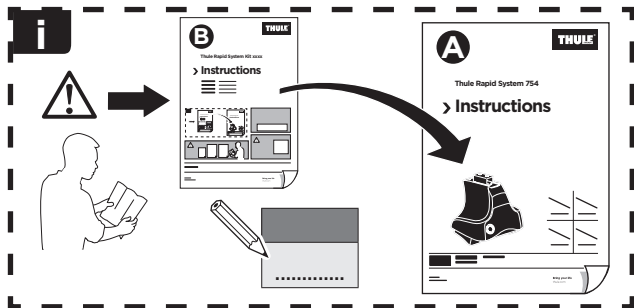

Thule Rapid System Kit 1854

> Instructions

MAZDA CX-5, 5-dr SUV, 17-

MAZDA CX-9, 5-dr SUV, 16-

ISO 11154-E

141854
C.20170614
519-1854-02

Bring your life
thule.com

120 x1
121 x1
347 x2