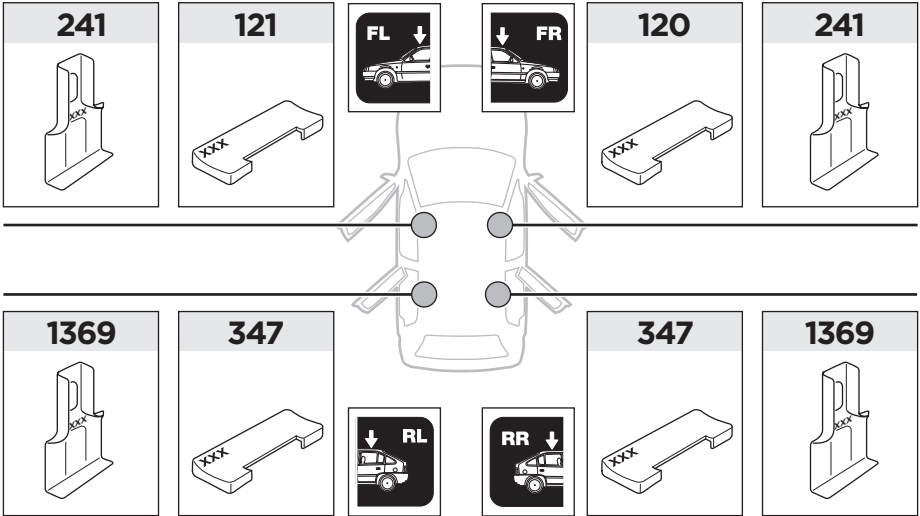

241 x2
1369 x2

x1

x1

1

	X (scale)	X (mm)	X (inch)
MAZDA CX-5 , 5-dr SUV, 17-	43	1081	42 1/2
MAZDA CX-9 , 5-dr SUV, 16-	50	1151	45 3/8

	Y (scale)	Y (mm)	Y (inch)
MAZDA CX-5 , 5-dr SUV, 17-	35	1001	39 3/8
MAZDA CX-9 , 5-dr SUV, 16-	44	1091	43

2

MAZDA CX-5, 5-dr SUV, 17-

MAZDA CX-9, 5-dr SUV, 16-

3

	W (mm)	Z (mm)	W (inch)	Z (inch)
MAZDA CX-5 , 5-dr SUV, 17-	230	710	9	28
MAZDA CX-9 , 5-dr SUV, 16-	230	710	9	28