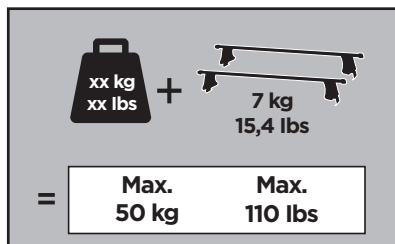

Thule Rapid System Kit 1854

> Instructions

MAZDA CX-5, 5-dr SUV, 17-

MAZDA CX-9, 5-dr SUV, 16-

ISO 11154-E

141854
C.20170614
519-1854-02

Bring your life
thule.com

120 x1
121 x1
347 x2

241 x2
1369 x2

x1

x1

1

	X (scale)	X (mm)	X (inch)
MAZDA CX-5 , 5-dr SUV, 17-	43	1081	42 1/2
MAZDA CX-9 , 5-dr SUV, 16-	50	1151	45 3/8

	Y (scale)	Y (mm)	Y (inch)
MAZDA CX-5 , 5-dr SUV, 17-	35	1001	39 3/8
MAZDA CX-9 , 5-dr SUV, 16-	44	1091	43