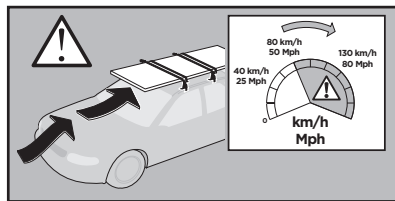

# > Instructions

HYUNDAI i30, 5-dr Hatchback, 17-

ISO 11154-E

141847  
C.20170308  
519-1847-01

Bring your life  
thule.com

475 x1

476 x1

477 x2