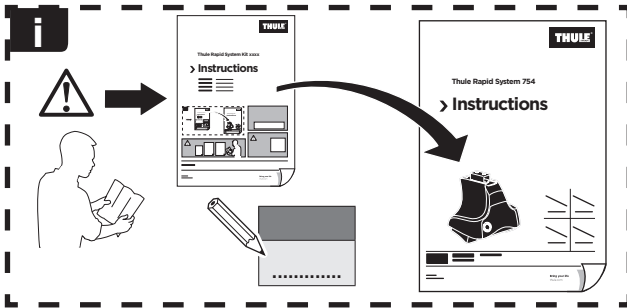

Thule Rapid System Kit 1843

> Instructions

AUDI Q2, 5-dr SUV, 17-

ISO 11154-E

141843

C.20161128
519-1843-01

Bring your life
thule.com

74 x1