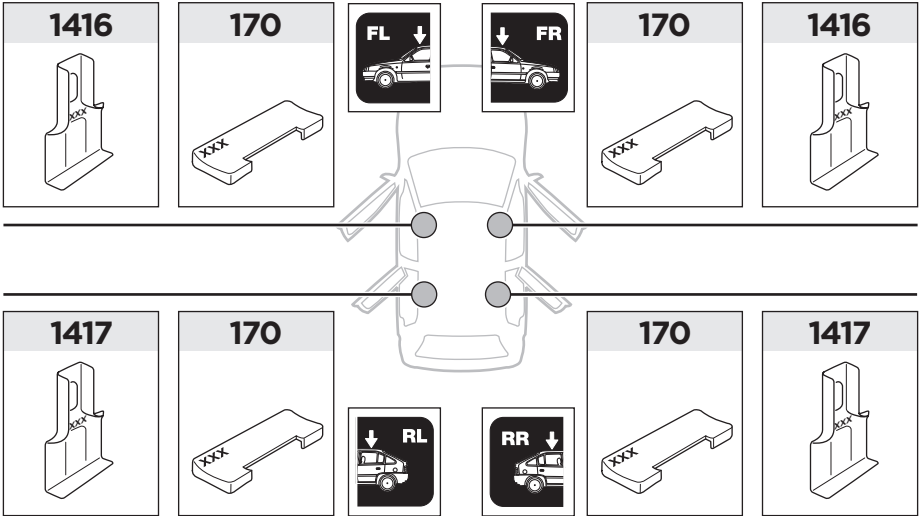

# > Instructions

CITROËN C3, 5-dr Hatchback, 17-

ISO 11154-E

141842  
20170321  
519-1842-01

Bring your life  
thule.com

**1**

	X (scale)	X (mm)	X (inch)
<b>CITROËN C3, 5-dr Hatchback, 17-</b>	<b>36</b>	<b>1011</b>	<b>39 <sup>3</sup>/<sub>4</sub></b>

	Y (scale)	Y (mm)	Y (inch)
<b>CITROËN C3, 5-dr Hatchback, 17-</b>	<b>31,5</b>	<b>966</b>	<b>38</b>

2

CITROËN C3, 5-dr Hatchback, 17-

**3**

	W (mm)	Z (mm)	W (inch)	Z (inch)
<b>CITROËN C3</b> , 5-dr Hatchback, 17-	<b>260</b>	<b>725</b>	<b>10 1/4</b>	<b>28 1/2</b>