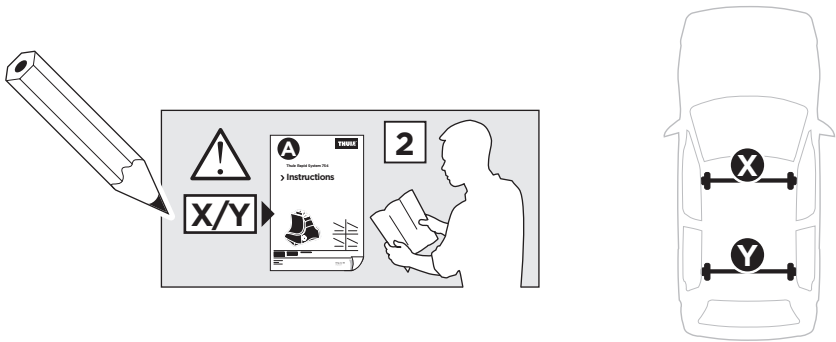

# > Instructions

CITROËN C3, 5-dr Hatchback, 17-

ISO 11154-E

141842  
20170321  
519-1842-01

Bring your life  
thule.com

**1**

	X (scale)	X (mm)	X (inch)
<b>CITROËN C3, 5-dr Hatchback, 17-</b>	<b>36</b>	<b>1011</b>	<b>39 <sup>3</sup>/<sub>4</sub></b>

	Y (scale)	Y (mm)	Y (inch)
<b>CITROËN C3, 5-dr Hatchback, 17-</b>	<b>31,5</b>	<b>966</b>	<b>38</b>

2

CITROËN C3, 5-dr Hatchback, 17-

**3**

	W (mm)	Z (mm)	W (inch)	Z (inch)
<b>CITROËN C3</b> , 5-dr Hatchback, 17-	<b>260</b>	<b>725</b>	<b>10 1/4</b>	<b>28 1/2</b>