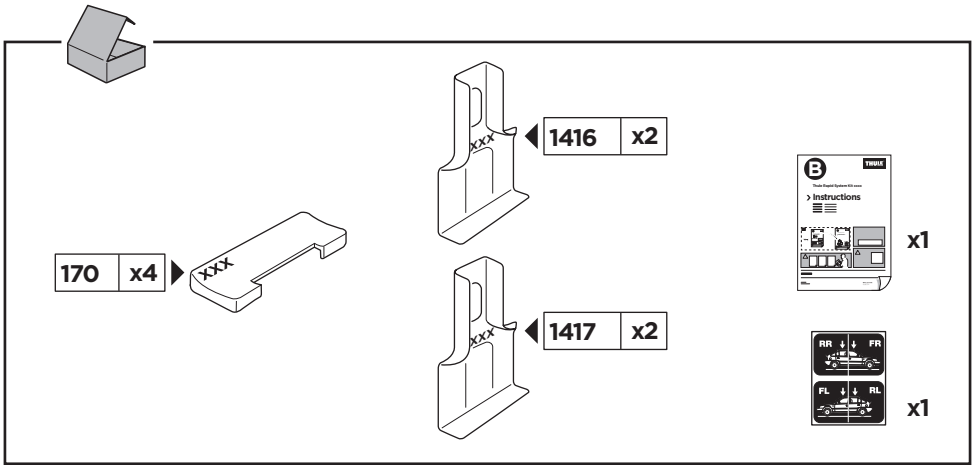

# > Instructions

CITROËN C3, 5-dr Hatchback, 17-

ISO 11154-E

141842  
20170321  
519-1842-01

Bring your life  
thule.com

**1**

	X (scale)	X (mm)	X (inch)
<b>CITROËN C3, 5-dr Hatchback, 17-</b>	<b>36</b>	<b>1011</b>	<b>39 <sup>3</sup>/<sub>4</sub></b>

	Y (scale)	Y (mm)	Y (inch)
<b>CITROËN C3, 5-dr Hatchback, 17-</b>	<b>31,5</b>	<b>966</b>	<b>38</b>

2

CITROËN C3, 5-dr Hatchback, 17-

**3**

	W (mm)	Z (mm)	W (inch)	Z (inch)
<b>CITROËN C3</b> , 5-dr Hatchback, 17-	<b>260</b>	<b>725</b>	<b>10 1/4</b>	<b>28 1/2</b>