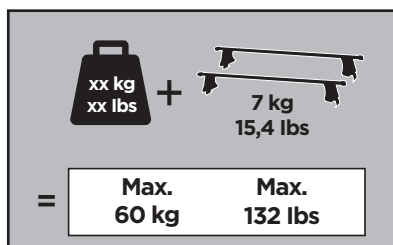

# > Instructions

CITROËN C3, 5-dr Hatchback, 17-

ISO 11154-E

141842  
20170321  
519-1842-01

Bring your life  
thule.com

**1**

	X (scale)	X (mm)	X (inch)
<b>CITROËN C3, 5-dr Hatchback, 17-</b>	<b>36</b>	<b>1011</b>	<b>39 <sup>3</sup>/<sub>4</sub></b>

	Y (scale)	Y (mm)	Y (inch)
<b>CITROËN C3, 5-dr Hatchback, 17-</b>	<b>31,5</b>	<b>966</b>	<b>38</b>

2

CITROËN C3, 5-dr Hatchback, 17-

**3**

	W (mm)	Z (mm)	W (inch)	Z (inch)
<b>CITROËN C3</b> , 5-dr Hatchback, 17-	<b>260</b>	<b>725</b>	<b>10 1/4</b>	<b>28 1/2</b>