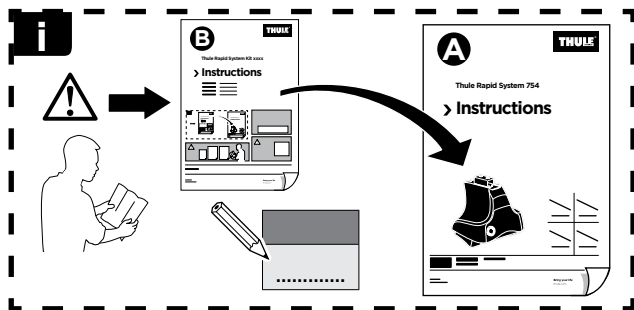

ISO 11154-E

141800
C.20151130
519-1800-01

Bring your life
thule.com