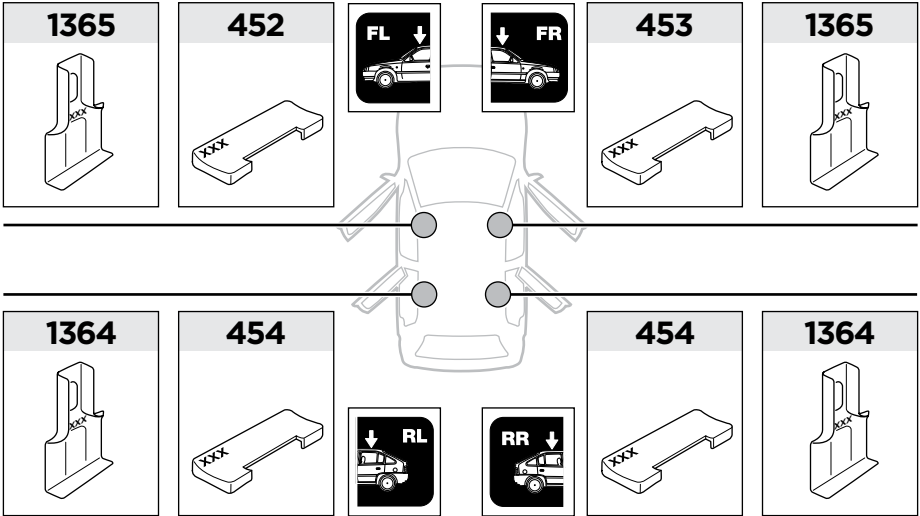

1365 x2

1364 x2

x1

x1

1

	X (scale)	X (mm)	X (inch)
BMW 2-Series Active Tourer, 5-dr MPV, 14-	33,5	986	38 7/8

	Y (scale)	Y (mm)	Y (inch)
BMW 2-Series Active Tourer, 5-dr MPV, 14-	32	971	38 1/4

**2**

**BMW 2-Series Active Tourer, 5-dr MPV, 14-**

**3**

	W (mm)	Z (mm)	W (inch)	Z (inch)
<b>BMW 2-Series Active Tourer, 5-dr MPV, 14-</b>	<b>305</b>	<b>700</b>	<b>12</b>	<b>27 1/2</b>