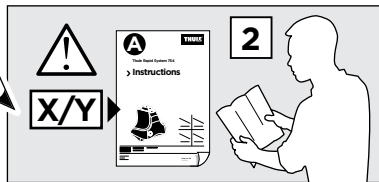

1365 x2

1364 x2

x1

x1

1

	X (scale)	X (mm)	X (inch)
BMW 2-Series Active Tourer, 5-dr MPV, 14-	33,5	986	38 7/8

	Y (scale)	Y (mm)	Y (inch)
BMW 2-Series Active Tourer, 5-dr MPV, 14-	32	971	38 1/4

**2**