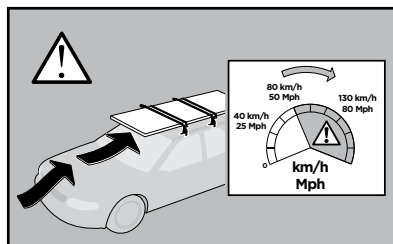

ISO 11154-E

141800
C.20151130
519-1800-01

Bring your life
thule.com