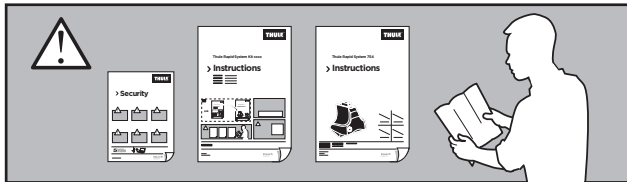

# > Instructions

JEEP Cherokee, 5-dr SUV, 14-

ISO 11154-E

141799

C.20140820  
519-1799-01

Bring your life  
thule.com

x1

x1