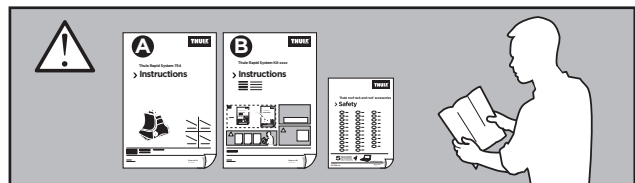

Thule Rapid System Kit 1798

> Instructions

MAZDA CX-3, 5-dr SUV, 15-

ISO 11154-E

141798
C.201500818
519-1798-01

Bring your life
thule.com

379 x1

380 x1