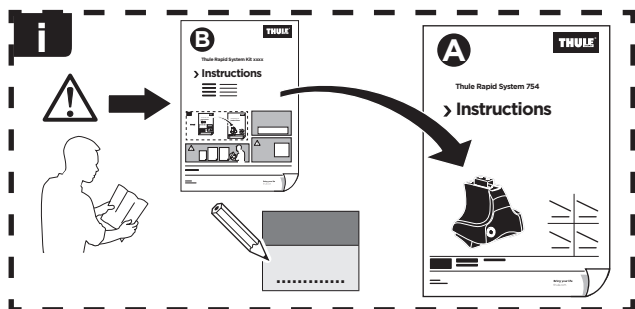

Thule Rapid System Kit 1798

> Instructions

MAZDA CX-3, 5-dr SUV, 15-

ISO 11154-E

141798
C.201500818
519-1798-01

Bring your life
thule.com

379 x1

380 x1