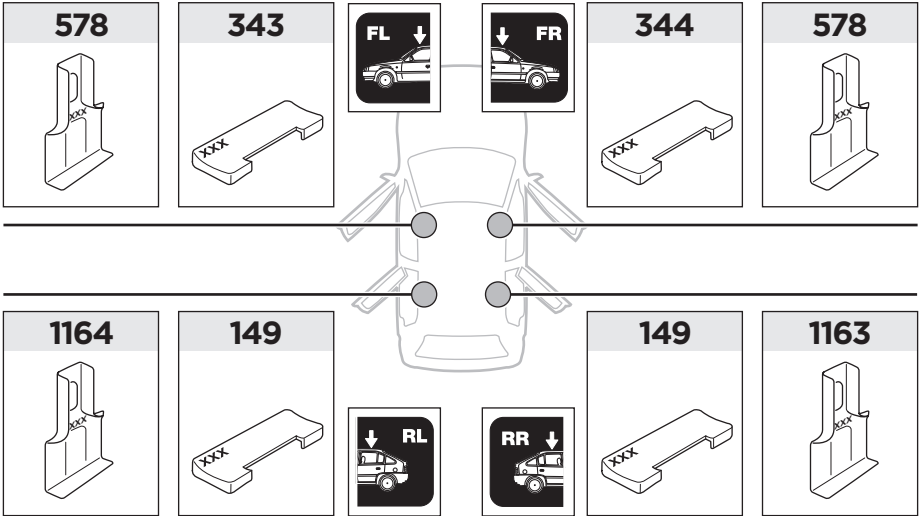

344 x1

578 x2

1163 x1

x1

x1

1164 x1

1

	X (scale)	X (mm)	X (inch)
HYUNDAI i20 (Mk.II.), 5-dr Hatchback, 15- (With glass roof)	33	981	38 5/8

	Y (scale)	Y (mm)	Y (inch)
HYUNDAI i20 (Mk.II.), 5-dr Hatchback, 15- (With glass roof)	33	981	38 5/8

2

HYUNDAI i20 (Mk.II.), 5-dr Hatchback, 15- (With glass roof)

3

	W (mm)	Z (mm)	W (inch)	Z (inch)
HYUNDAI i20 (Mk.II), 5-dr Hatchback, 15- (With glass roof)	240	650	9 1/2	25 5/8