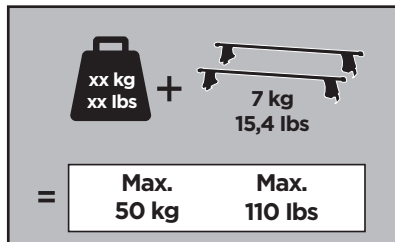

Thule Rapid System Kit 1795

> Instructions

HYUNDAI i20 (Mk.II.), 5-dr Hatchback, 15- (With glass roof)

ISO 11154-E

141795
C.20160811
519-1795-02

Bring your life
thule.com

149 x2

343 x1

344 x1

578 x2

1163 x1

x1

x1

1164 x1

1

	X (scale)	X (mm)	X (inch)
HYUNDAI i20 (Mk.II.), 5-dr Hatchback, 15- (With glass roof)	33	981	38 5/8

	Y (scale)	Y (mm)	Y (inch)
HYUNDAI i20 (Mk.II.), 5-dr Hatchback, 15- (With glass roof)	33	981	38 5/8

2

HYUNDAI i20 (Mk.II.), 5-dr Hatchback, 15- (With glass roof)

3

	W (mm)	Z (mm)	W (inch)	Z (inch)
HYUNDAI i20 (Mk.II), 5-dr Hatchback, 15- (With glass roof)	240	650	9 1/2	25 5/8