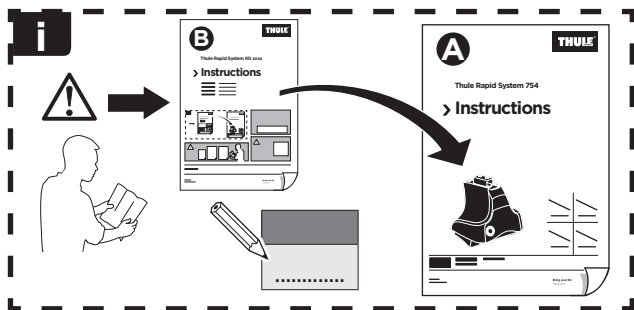

Thule Rapid System Kit 1795

> Instructions

HYUNDAI i20 (Mk.II.), 5-dr Hatchback, 15- (With glass roof)

ISO 11154-E

141795
C.20160811
519-1795-02

Bring your life
thule.com

149 x2

343 x1

344 x1

578 x2

1163 x1

x1

x1

1164 x1

1

	X (scale)	X (mm)	X (inch)
HYUNDAI i20 (Mk.II.), 5-dr Hatchback, 15- (With glass roof)	33	981	38 5/8

	Y (scale)	Y (mm)	Y (inch)
HYUNDAI i20 (Mk.II.), 5-dr Hatchback, 15- (With glass roof)	33	981	38 5/8

2

HYUNDAI i20 (Mk.II.), 5-dr Hatchback, 15- (With glass roof)

3

	W (mm)	Z (mm)	W (inch)	Z (inch)
HYUNDAI i20 (Mk.II), 5-dr Hatchback, 15- (With glass roof)	240	650	9 1/2	25 5/8