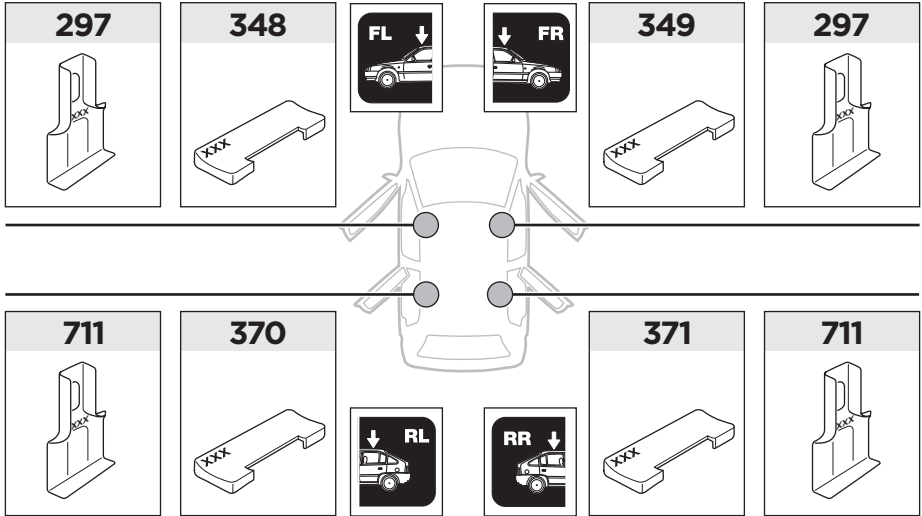

1

	X (scale)	X (mm)	X (inch)
PORSCHE Macan, 5-dr SUV, 14-	45	1101	43 ³ / ₈

	Y (scale)	Y (mm)	Y (inch)
PORSCHE Macan, 5-dr SUV, 14-	39,5	1046	41 ¹ / ₈

2

PORSCHE Macan, 5-dr SUV, 14-

3

	W (mm)	Z (mm)	W (inch)	Z (inch)
PORSCHE Macan , 5-dr SUV, 14-	240	700	9 1/2	27 1/2