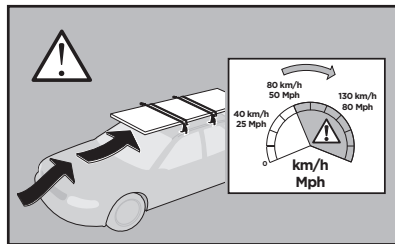

Thule Rapid System Kit 1762

> Instructions

PORSCHE Macan, 5-dr SUV, 14-

ISO 11154-E

141762
C.20140826
519-1762-01

Bring your life
thule.com

x1

x1

1

	X (scale)	X (mm)	X (inch)
PORSCHE Macan, 5-dr SUV, 14-	45	1101	43 ³ / ₈

	Y (scale)	Y (mm)	Y (inch)
PORSCHE Macan, 5-dr SUV, 14-	39,5	1046	41 ¹ / ₈

2

PORSCHE Macan, 5-dr SUV, 14-

3

	W (mm)	Z (mm)	W (inch)	Z (inch)
PORSCHE Macan , 5-dr SUV, 14-	240	700	9 1/2	27 1/2