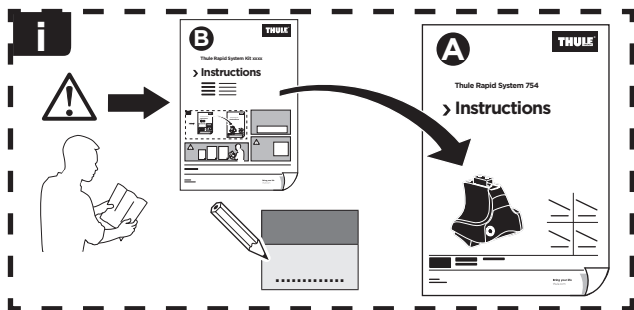

Thule Rapid System Kit 1762

> Instructions

PORSCHE Macan, 5-dr SUV, 14-

ISO 11154-E

141762
C.20140826
519-1762-01

Bring your life
thule.com

x1

x1

1

	X (scale)	X (mm)	X (inch)
PORSCHE Macan, 5-dr SUV, 14-	45	1101	43 ³ / ₈

	Y (scale)	Y (mm)	Y (inch)
PORSCHE Macan, 5-dr SUV, 14-	39,5	1046	41 ¹ / ₈

2

PORSCHE Macan, 5-dr SUV, 14-

3

	W (mm)	Z (mm)	W (inch)	Z (inch)
PORSCHE Macan , 5-dr SUV, 14-	240	700	9 1/2	27 1/2