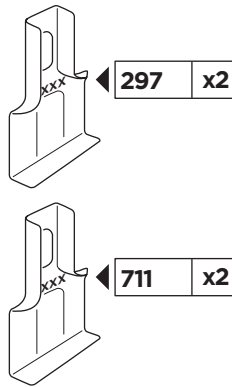

Thule Rapid System Kit 1762

> Instructions

PORSCHE Macan, 5-dr SUV, 14-

ISO 11154-E

141762
C.20140826
519-1762-01

Bring your life
thule.com

x1

x1

1

	X (scale)	X (mm)	X (inch)
PORSCHE Macan, 5-dr SUV, 14-	45	1101	43 ³ / ₈

	Y (scale)	Y (mm)	Y (inch)
PORSCHE Macan, 5-dr SUV, 14-	39,5	1046	41 ¹ / ₈

2

PORSCHE Macan, 5-dr SUV, 14-

3

	W (mm)	Z (mm)	W (inch)	Z (inch)
PORSCHE Macan , 5-dr SUV, 14-	240	700	9 1/2	27 1/2