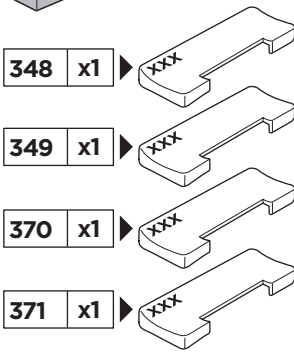

Thule Rapid System Kit 1762

> Instructions

PORSCHE Macan, 5-dr SUV, 14-

ISO 11154-E

141762
C.20140826
519-1762-01

Bring your life
thule.com

x1

x1

1

	X (scale)	X (mm)	X (inch)
PORSCHE Macan, 5-dr SUV, 14-	45	1101	43 ³ / ₈

	Y (scale)	Y (mm)	Y (inch)
PORSCHE Macan, 5-dr SUV, 14-	39,5	1046	41 ¹ / ₈

2

PORSCHE Macan, 5-dr SUV, 14-

3

	W (mm)	Z (mm)	W (inch)	Z (inch)
PORSCHE Macan , 5-dr SUV, 14-	240	700	9 1/2	27 1/2