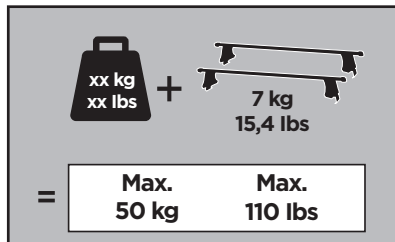

Thule Rapid System Kit 1762

> Instructions

PORSCHE Macan, 5-dr SUV, 14-

ISO 11154-E

141762
C.20140826
519-1762-01

Bring your life
thule.com

x1

x1

1

	X (scale)	X (mm)	X (inch)
PORSCHE Macan, 5-dr SUV, 14-	45	1101	43 ³ / ₈

	Y (scale)	Y (mm)	Y (inch)
PORSCHE Macan, 5-dr SUV, 14-	39,5	1046	41 ¹ / ₈

2

PORSCHE Macan, 5-dr SUV, 14-

3

	W (mm)	Z (mm)	W (inch)	Z (inch)
PORSCHE Macan , 5-dr SUV, 14-	240	700	9 1/2	27 1/2