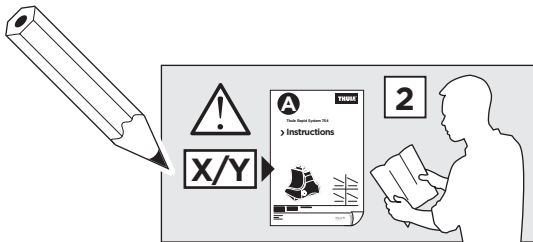

Thule Rapid System Kit 1762

> Instructions

PORSCHE Macan, 5-dr SUV, 14-

ISO 11154-E

141762
C.20140826
519-1762-01

Bring your life
thule.com

x1

x1

1

	X (scale)	X (mm)	X (inch)
PORSCHE Macan, 5-dr SUV, 14-	45	1101	43 ³ / ₈

	Y (scale)	Y (mm)	Y (inch)
PORSCHE Macan, 5-dr SUV, 14-	39,5	1046	41 ¹ / ₈

2

PORSCHE Macan, 5-dr SUV, 14-

3

	W (mm)	Z (mm)	W (inch)	Z (inch)
PORSCHE Macan , 5-dr SUV, 14-	240	700	9 1/2	27 1/2