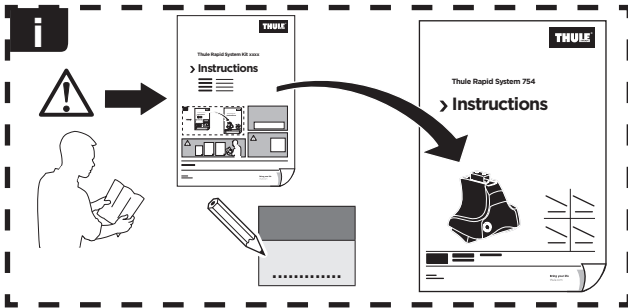

Thule Rapid System Kit 1758

> Instructions

NISSAN Qashqai, 5-dr SUV, 14-

ISO 11154-E

141758

C.20140605
519-1758-01

Bring your life
thule.com

120 x1