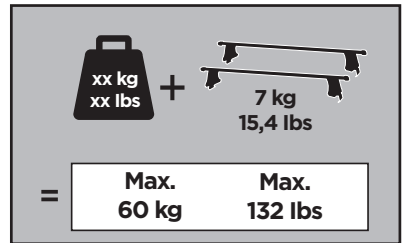

Thule Rapid System Kit 1758

> Instructions

NISSAN Qashqai, 5-dr SUV, 14-

ISO 11154-E

141758

C.20140605
519-1758-01

Bring your life
thule.com

120 x1

121 x1

1301 x2

1302 x2

273 x1

274 x1

x1

x1

1

	X (scale)	X (mm)	X (inch)
NISSAN Qashqai, 5-dr SUV, 14-	47,5	1126	44 ³ / ₈

	Y (scale)	Y (mm)	Y (inch)
NISSAN Qashqai, 5-dr SUV, 14-	36,5	1016	40

2

NISSAN Qashqai, 5-dr SUV, 14-

3

	W (mm)	Z (mm)	W (inch)	Z (inch)
NISSAN Qashqai, 5-dr SUV, 14-	140	780	5 1/2	30 3/4