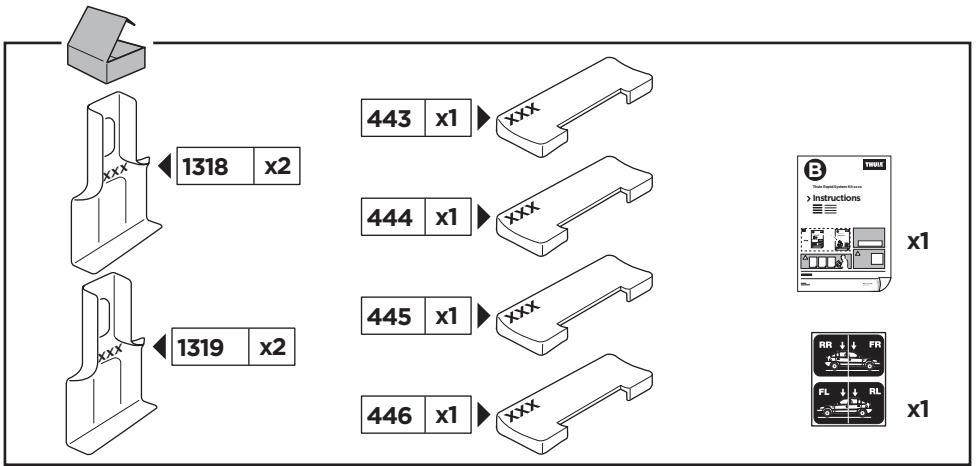

Thule Rapid System Kit 1751

> Instructions

HONDA Fit, 5-dr Hatchback, 14-

ISO 11154-E

141751

C.20141006
519-1751-01

Bring your life
thule.com

1

	X (scale)	X (mm)	X (inch)
HONDA Fit, 5-dr Hatchback, 14-	28,5	906	28 1/2

	Y (scale)	Y (mm)	Y (inch)
HONDA Fit, 5-dr Hatchback, 14-	17,5	906	17 1/2

2

HONDA Fit, 5-dr Hatchback, 14-

3

	W (mm)	Z (mm)	W (inch)	Z (inch)
HONDA Fit, 5-dr Hatchback, 14-	310	750	12	29,5