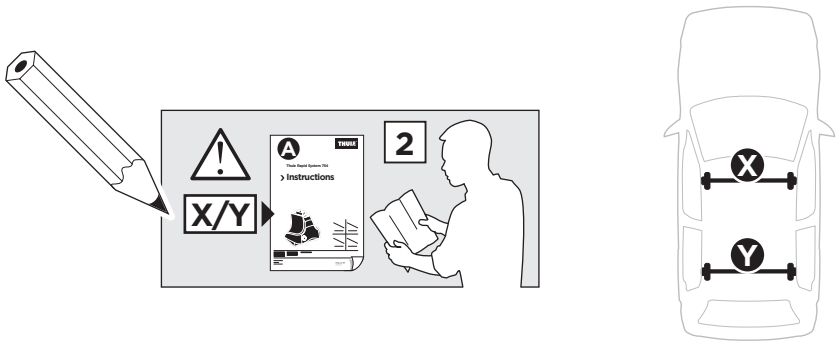

Thule Rapid System Kit 1751

> Instructions

HONDA Fit, 5-dr Hatchback, 14-

ISO 11154-E

141751

C.20141006
519-1751-01

Bring your life
thule.com

1

	X (scale)	X (mm)	X (inch)
HONDA Fit, 5-dr Hatchback, 14-	28,5	906	28 1/2

	Y (scale)	Y (mm)	Y (inch)
HONDA Fit, 5-dr Hatchback, 14-	17,5	906	17 1/2

2

HONDA Fit, 5-dr Hatchback, 14-

3

	W (mm)	Z (mm)	W (inch)	Z (inch)
HONDA Fit, 5-dr Hatchback, 14-	310	750	12	29,5