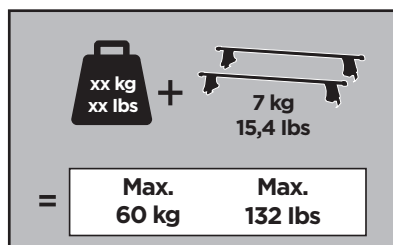

Thule Rapid System Kit 1751

> Instructions

HONDA Fit, 5-dr Hatchback, 14-

ISO 11154-E

141751

C.20141006
519-1751-01

Bring your life
thule.com

1

	X (scale)	X (mm)	X (inch)
HONDA Fit, 5-dr Hatchback, 14-	28,5	906	28 1/2

	Y (scale)	Y (mm)	Y (inch)
HONDA Fit, 5-dr Hatchback, 14-	17,5	906	17 1/2

2

HONDA Fit, 5-dr Hatchback, 14-

3

	W (mm)	Z (mm)	W (inch)	Z (inch)
HONDA Fit, 5-dr Hatchback, 14-	310	750	12	29,5