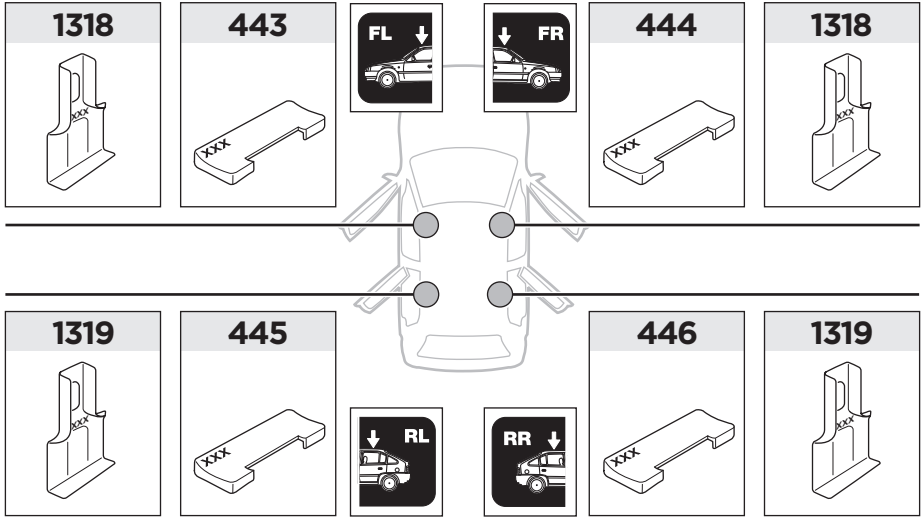

Thule Rapid System Kit 1751

> Instructions

HONDA Fit, 5-dr Hatchback, 14-

ISO 11154-E

141751

C.20141006
519-1751-01

Bring your life
thule.com

1

	X (scale)	X (mm)	X (inch)
HONDA Fit, 5-dr Hatchback, 14-	28,5	906	28 1/2

	Y (scale)	Y (mm)	Y (inch)
HONDA Fit, 5-dr Hatchback, 14-	17,5	906	17 1/2

2

HONDA Fit, 5-dr Hatchback, 14-

3

	W (mm)	Z (mm)	W (inch)	Z (inch)
HONDA Fit, 5-dr Hatchback, 14-	310	750	12	29,5