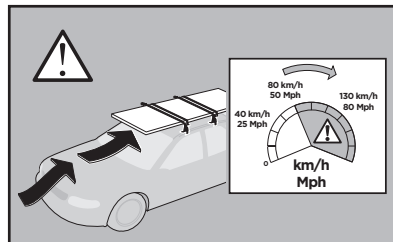

Thule Rapid System Kit 1751

> Instructions

HONDA Fit, 5-dr Hatchback, 14-

ISO 11154-E

141751

C.20141006
519-1751-01

Bring your life
thule.com

1

	X (scale)	X (mm)	X (inch)
HONDA Fit, 5-dr Hatchback, 14-	28,5	906	28 1/2

	Y (scale)	Y (mm)	Y (inch)
HONDA Fit, 5-dr Hatchback, 14-	17,5	906	17 1/2

2

HONDA Fit, 5-dr Hatchback, 14-

3

	W (mm)	Z (mm)	W (inch)	Z (inch)
HONDA Fit, 5-dr Hatchback, 14-	310	750	12	29,5