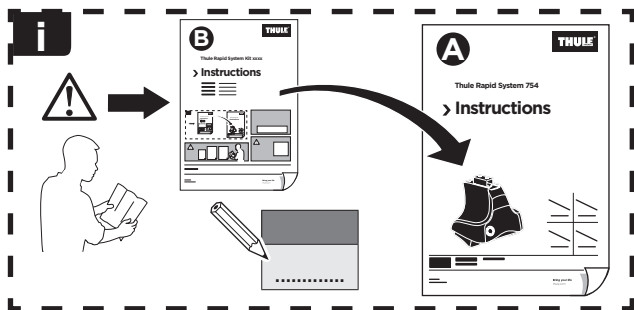

Thule Rapid System Kit 1743

> Instructions

NISSAN Pulsar, 5-dr Hatchback, 13-

ISO 11154-E

141743
C.20140625
519-1743-01

Bring your life
thule.com

435 x1

436 x1