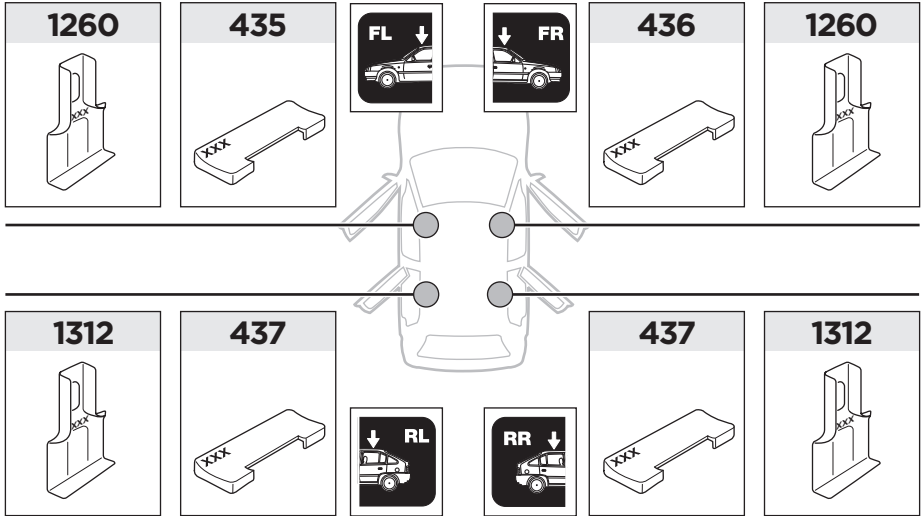

437 x2

1260 x2

1312 x2

x1

x1

1

	X (scale)	X (mm)	X (inch)
NISSAN Pulsar, 5-dr Hatchback, 13-	39	1041	41

	Y (scale)	Y (mm)	Y (inch)
NISSAN Pulsar, 5-dr Hatchback, 13-	33,5	986	38 7/8

2

NISSAN Pulsar, 5-dr Hatchback, 13-

3

	W (mm)	Z (mm)	W (inch)	Z (inch)
NISSAN Pulsar, 5-dr Hatchback, 13-	310	700	12 1/4	27 1/2