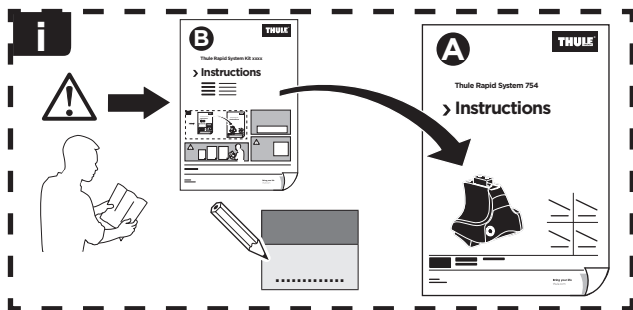

# > Instructions

MAZDA 3, 4-dr Sedan, 14-

MAZDA 3, 5-dr Hatchback, 14-

ISO 11154-E

141742

C.20131210  
519-1742-01

Bring your life  
thule.com

33 x1