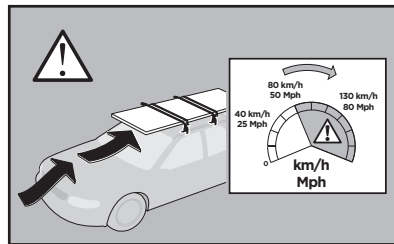

# > Instructions

TOYOTA RAV4, 5-dr SUV, 13- (Without railing)

ISO 11154-E

141730

C.20121022  
519-1730-01

Bring your life  
thule.com

03 x2

204 x1

206 x1

727 x2

1158 x2

x1

x1

1

	X (scale)	X (mm)	X (inch)
<b>TOYOTA RAV4</b> , 5-dr SUV, 13- (Without railing)	<b>44,5</b>	<b>1096</b>	<b>43 1/8</b>

	Y (scale)	Y (mm)	Y (inch)
<b>TOYOTA RAV4</b> , 5-dr SUV, 13- (Without railing)	<b>37</b>	<b>1021</b>	<b>40 1/4</b>