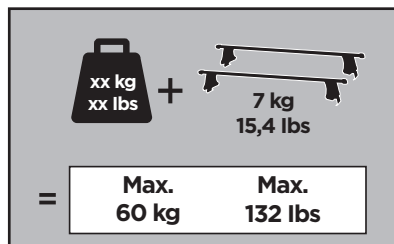

# > Instructions

TOYOTA RAV4, 5-dr SUV, 13- (Without railing)

ISO 11154-E

141730

C.20121022  
519-1730-01

Bring your life  
thule.com

03 x2

204 x1

206 x1

727 x2

1158 x2

x1

x1

1

	X (scale)	X (mm)	X (inch)
<b>TOYOTA RAV4</b> , 5-dr SUV, 13- (Without railing)	<b>44,5</b>	<b>1096</b>	<b>43 1/8</b>

	Y (scale)	Y (mm)	Y (inch)
<b>TOYOTA RAV4</b> , 5-dr SUV, 13- (Without railing)	<b>37</b>	<b>1021</b>	<b>40 1/4</b>

2

TOYOTA RAV4, 5-dr SUV, 13- (Without railing)

**3**

	W (mm)	Z (mm)	W (inch)	Z (inch)
<b>TOYOTA RAV4, 5-dr SUV, 13-</b> (Without railing)	<b>250</b>	<b>750</b>	<b>9 7/8</b>	<b>29 1/2</b>