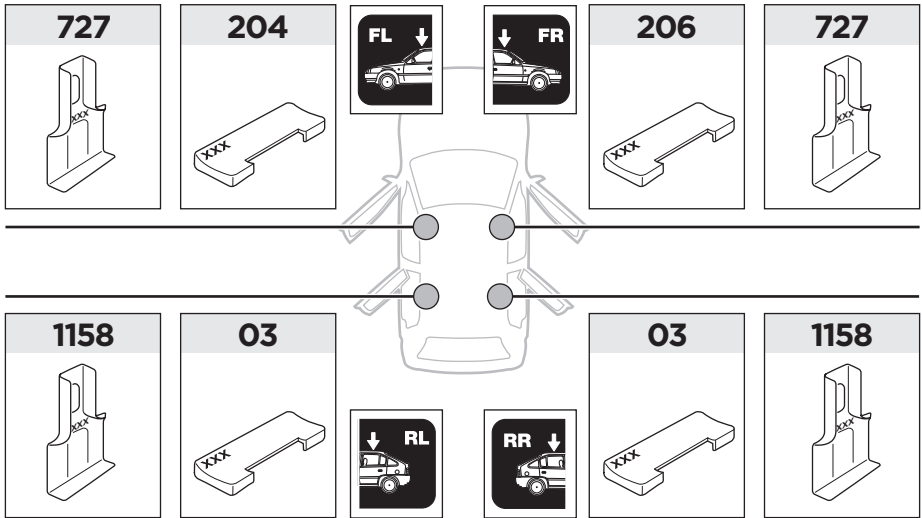

# > Instructions

TOYOTA RAV4, 5-dr SUV, 13- (Without railing)

ISO 11154-E

141730

C.20121022  
519-1730-01

Bring your life  
thule.com

03 x2

204 x1

206 x1

727 x2

1158 x2

x1

x1

1

	X (scale)	X (mm)	X (inch)
<b>TOYOTA RAV4</b> , 5-dr SUV, 13- (Without railing)	<b>44,5</b>	<b>1096</b>	<b>43 1/8</b>

	Y (scale)	Y (mm)	Y (inch)
<b>TOYOTA RAV4</b> , 5-dr SUV, 13- (Without railing)	<b>37</b>	<b>1021</b>	<b>40 1/4</b>

2

TOYOTA RAV4, 5-dr SUV, 13- (Without railing)

**3**

	W (mm)	Z (mm)	W (inch)	Z (inch)
<b>TOYOTA RAV4, 5-dr SUV, 13-</b> (Without railing)	<b>250</b>	<b>750</b>	<b>9 7/8</b>	<b>29 1/2</b>