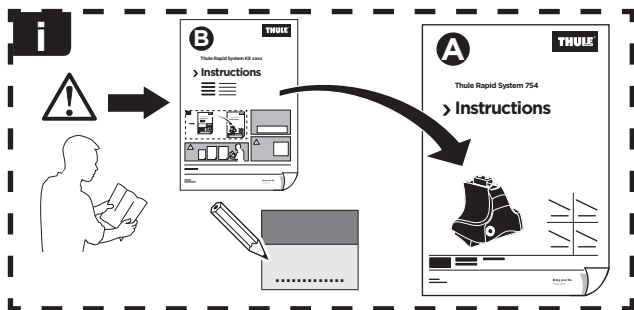

# > Instructions

TOYOTA RAV4, 5-dr SUV, 13- (Without railing)

ISO 11154-E

141730

C.20121022  
519-1730-01

Bring your life  
thule.com

03 x2

204 x1

206 x1

727 x2

1158 x2

x1

x1

1

	X (scale)	X (mm)	X (inch)
<b>TOYOTA RAV4</b> , 5-dr SUV, 13- (Without railing)	<b>44,5</b>	<b>1096</b>	<b>43 1/8</b>

	Y (scale)	Y (mm)	Y (inch)
<b>TOYOTA RAV4</b> , 5-dr SUV, 13- (Without railing)	<b>37</b>	<b>1021</b>	<b>40 1/4</b>