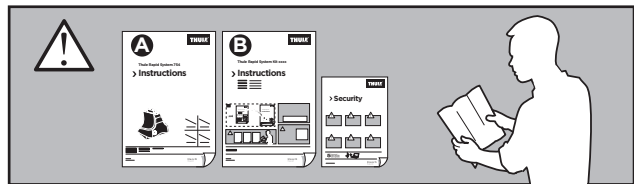

# > Instructions

TOYOTA RAV4, 5-dr SUV, 13- (Without railing)

ISO 11154-E

141730

C.20121022  
519-1730-01

Bring your life  
thule.com

03 x2

204 x1