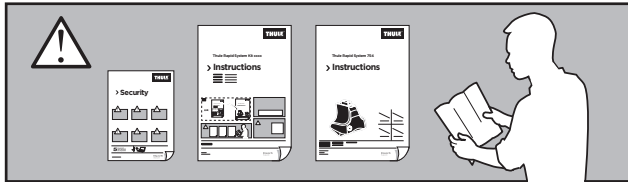

Thule Rapid System Kit 1716

> Instructions

RENAULT Clio IV, 5-dr Hatchback, 13-

ISO 11154-E

141716

C.20130304
519-1716-01

Bring your life
thule.com

180 x2