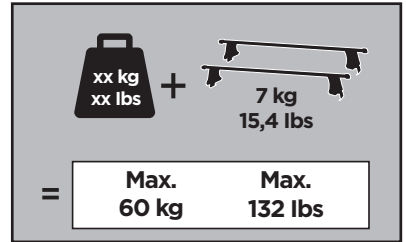

Thule Rapid System Kit 1716

> Instructions

RENAULT Clio IV, 5-dr Hatchback, 13-

ISO 11154-E

141716

C.20130304
519-1716-01

Bring your life
thule.com