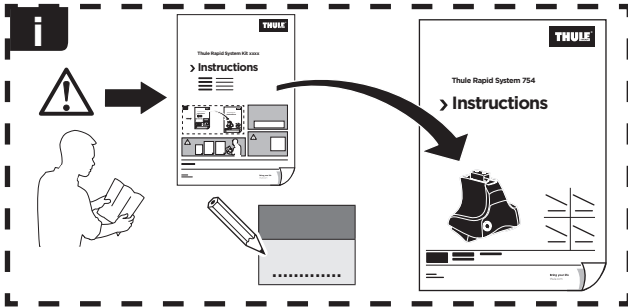

Thule Rapid System Kit 1716

> Instructions

RENAULT Clio IV, 5-dr Hatchback, 13-

ISO 11154-E

141716

C.20130304
519-1716-01

Bring your life
thule.com

180 x2