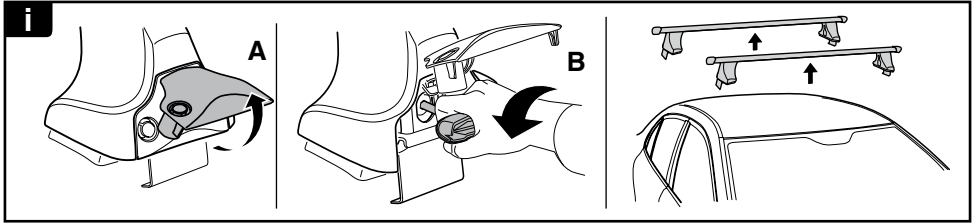

THULE
SWEDEN
**ONE
KEY
SYSTEM**

		(x4)
		(x6)
		(x8)
NA		(x10)
EUR		(x12)
ASIA		

WW ▶ Thule Sweden AB, Box 69, 330 33 Hillerstorp, SWEDEN
NA ▶ Thule Inc., 42 Silvermine Road, Seymour, Connecticut 06483, USA

info@thule.com
customer.service@thule.com

www.thule.com