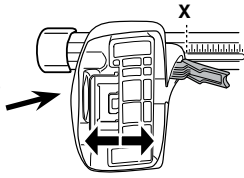

3

	X
VOLKSWAGEN Golf VII, 5-dr Hatchback, 13-	39