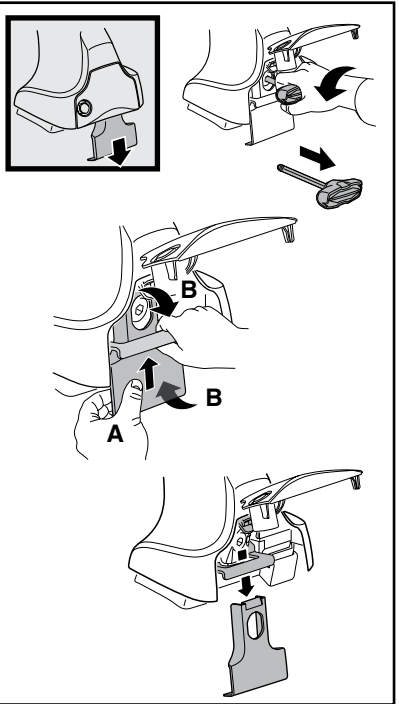

THULE
SWEDEN
**ONE
KEY
SYSTEM**

		(x4)
		(x6)
		(x8)
NA		(x10)
EUR		(x12)
ASIA		

WW ▶ Thule Sweden AB, Box 69, 330 33 Hillerstorp, SWEDEN
NA ▶ Thule Inc., 42 Silvermine Road, Seymour, Connecticut 06483, USA

info@thule.com
customer.service@thule.com

www.thule.com