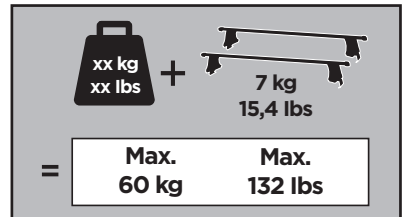

# > Instructions

**HYUNDAI Elantra GT**, 5-dr Hatchback, \*13- (With glassroof)

**HYUNDAI i30**, 5-dr Hatchback, 12- (With glassroof)

\*North America

ISO 11154-E

269 x1

271 x2

272 x1

1158 x2

x1

1192 x2

x1

1

	X (scale)	X (mm)	X (inch)
<b>HYUNDAI Elantra GT, 5-dr Hatchback, *13-</b> (With glassroof)	40	1051	41 <sup>3</sup> / <sub>8</sub>
<b>HYUNDAI i30, 5-dr Hatchback, 12-</b> (With glassroof)	40	1051	41 <sup>3</sup> / <sub>8</sub>

	Y (scale)	Y (mm)	Y (inch)
<b>HYUNDAI Elantra GT, 5-dr Hatchback, *13-</b> (With glassroof)	35,5	1006	39 <sup>5</sup> / <sub>8</sub>
<b>HYUNDAI i30, 5-dr Hatchback, 12-</b> (With glassroof)	35,5	1006	39 <sup>5</sup> / <sub>8</sub>