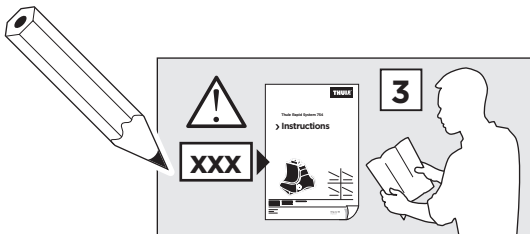

2

HYUNDAI Elantra GT, 5-dr Hatchback, *13- (With glassroof)

HYUNDAI i30, 5-dr Hatchback, 12- (With glassroof)