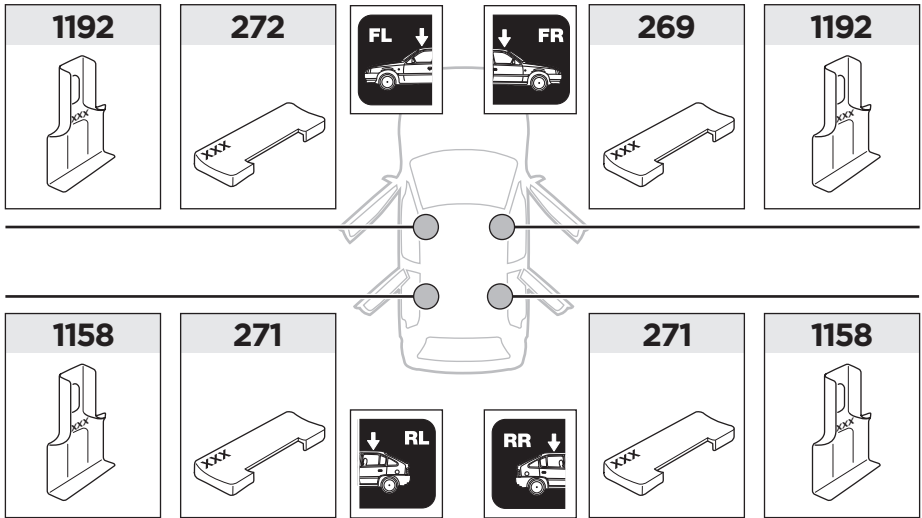

# > Instructions

**HYUNDAI Elantra GT**, 5-dr Hatchback, \*13- (With glassroof)

**HYUNDAI i30**, 5-dr Hatchback, 12- (With glassroof)

\*North America

ISO 11154-E

269 x1

271 x2

272 x1

1158 x2

x1

1192 x2

x1

1

	X (scale)	X (mm)	X (inch)
<b>HYUNDAI Elantra GT, 5-dr Hatchback, *13-</b> (With glassroof)	40	1051	41 <sup>3</sup> / <sub>8</sub>
<b>HYUNDAI i30, 5-dr Hatchback, 12-</b> (With glassroof)	40	1051	41 <sup>3</sup> / <sub>8</sub>

	Y (scale)	Y (mm)	Y (inch)
<b>HYUNDAI Elantra GT, 5-dr Hatchback, *13-</b> (With glassroof)	35,5	1006	39 <sup>5</sup> / <sub>8</sub>
<b>HYUNDAI i30, 5-dr Hatchback, 12-</b> (With glassroof)	35,5	1006	39 <sup>5</sup> / <sub>8</sub>

**2**

**HYUNDAI Elantra GT, 5-dr Hatchback, \*13-** (With glassroof)

**HYUNDAI i30, 5-dr Hatchback, 12-** (With glassroof)

3

	W (mm)	Z (mm)	W (inch)	Z (inch)
<b>HYUNDAI Elantra GT, 5-dr Hatchback, *13-</b> (With glassroof)	<b>180</b>	<b>700</b>	<b>7 1/8</b>	<b>27 1/2</b>
<b>HYUNDAI i30, 5-dr Hatchback, 12-</b> (With glassroof)	<b>180</b>	<b>700</b>	<b>7 1/8</b>	<b>27 1/2</b>