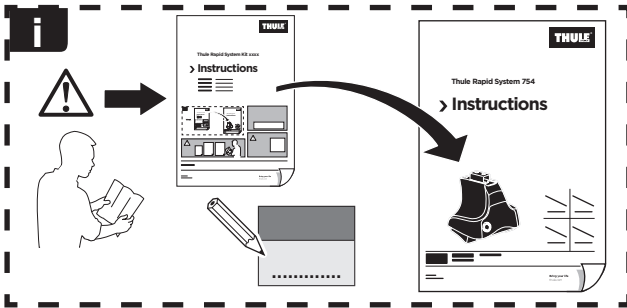

# > Instructions

**HYUNDAI Elantra GT**, 5-dr Hatchback, \*13- (With glassroof)

**HYUNDAI i30**, 5-dr Hatchback, 12- (With glassroof)

\*North America

ISO 11154-E

269 x1

271 x2

272 x1