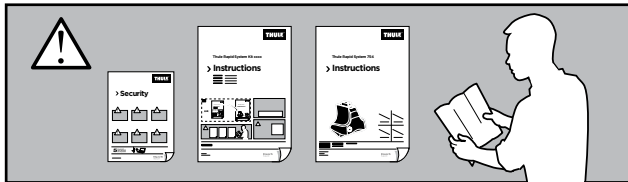

Thule Rapid System Kit 1689

> Instructions

LEXUS GS250, 4-dr Sedan, 12-

ISO 11154-E

141689

C.20120605
519-1689-01

Bring your life
thule.com

x1