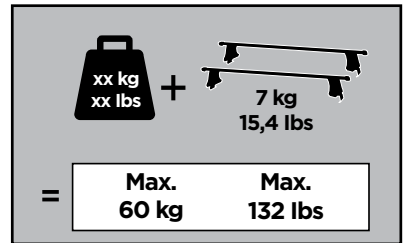

Thule Rapid System Kit 1689

> Instructions

LEXUS GS250, 4-dr Sedan, 12-

ISO 11154-E

141689

C.20120605
519-1689-01

Bring your life
thule.com