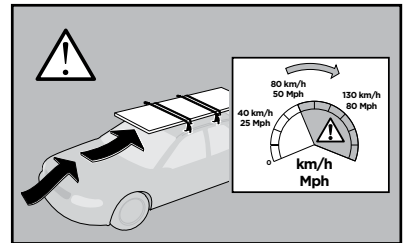

Thule Rapid System Kit 1689

> Instructions

LEXUS GS250, 4-dr Sedan, 12-

ISO 11154-E

141689

C.20120605
519-1689-01

Bring your life
thule.com