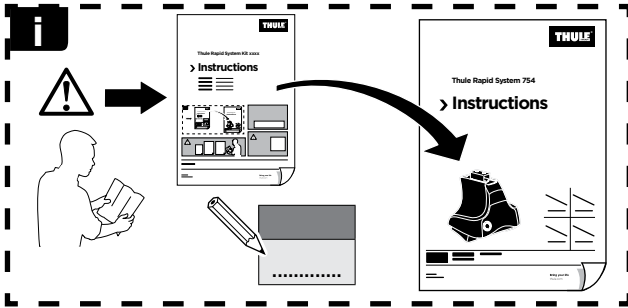

Thule Rapid System Kit 1687

> Instructions

PEUGEOT 208, 3-dr Hatchback, 12-

PEUGEOT 208, 5-dr Hatchback, 12-

ISO 11154-E

141687

C.20120611
519-1687-01

Bring your life