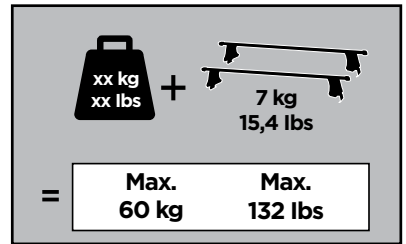

Thule Rapid System Kit 1687

> Instructions

PEUGEOT 208, 3-dr Hatchback, 12-

PEUGEOT 208, 5-dr Hatchback, 12-

ISO 11154-E

141687

C.20120611
519-1687-01

Bring your life

thule.com

124 x2

151 x1

153 x1

815 x2

816 x2

1074 x2

x1

x1

1

	X (scale)	X (mm)	X (inch)
PEUGEOT 208, 3-dr Hatchback, 12-	34	991	39
PEUGEOT 208, 5-dr Hatchback, 12-	34	991	39