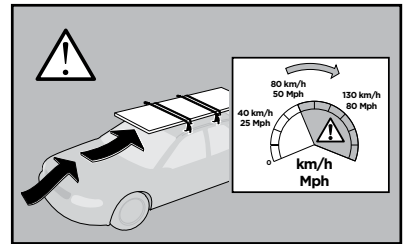

Thule Rapid System Kit 1687

> Instructions

PEUGEOT 208, 3-dr Hatchback, 12-

PEUGEOT 208, 5-dr Hatchback, 12-

ISO 11154-E

141687

C.20120611
519-1687-01

Bring your life

thule.com

124 x2

151 x1

153 x1

815 x2

816 x2

1074 x2

x1

x1

1

	X (scale)	X (mm)	X (inch)
PEUGEOT 208, 3-dr Hatchback, 12-	34	991	39
PEUGEOT 208, 5-dr Hatchback, 12-	34	991	39