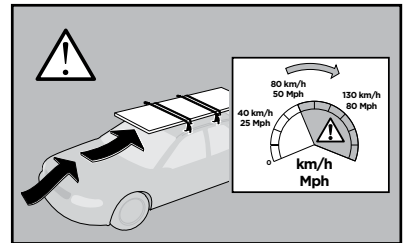

Thule Rapid System Kit 1673

> Instructions

VOLVO V60, 5-dr Estate, 11- (Without railing)

ISO 11154-E

141673

C.20120528
519-1673-01

Bring your life
thule.com