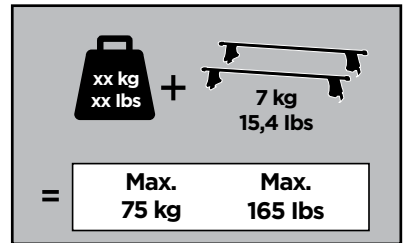

Thule Rapid System Kit 1673

> Instructions

VOLVO V60, 5-dr Estate, 11- (Without railing)

ISO 11154-E

141673

C.20120528
519-1673-01

Bring your life
thule.com

- 07 x2
- 74 x1
- 75 x1

- 1104 x1
- 1105 x1
- 1119 x1
- 1120 x1

x1

x1

1

	X (scale)	X (mm)	X (inch)
VOLVO V60 , 5-dr Estate, 11- (Without railing)	42	1071	42 1/8

	Y (scale)	Y (mm)	Y (inch)
VOLVO V60 , 5-dr Estate, 11- (Without railing)	36	1011	39 3/4

2

VOLVO V60, 5-dr Estate, 11- (Without railing)

3

	W (mm)	Z (mm)	W (inch)	Z (inch)
VOLVO V60, 5-dr Estate, 11- (Without railing)	200	770	7 ⁷/₈	30 ³/₈