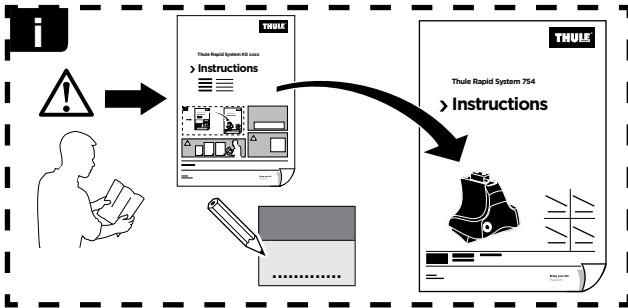

Thule Rapid System Kit 1673

> Instructions

VOLVO V60, 5-dr Estate, 11- (Without railing)

ISO 11154-E

141673

C.20120528
519-1673-01

Bring your life
thule.com

- 07 x2
- 74 x1
- 75 x1

- 1104 x1
- 1105 x1
- 1119 x1
- 1120 x1

x1

x1

1

	X (scale)	X (mm)	X (inch)
VOLVO V60 , 5-dr Estate, 11- (Without railing)	42	1071	42 1/8

	Y (scale)	Y (mm)	Y (inch)
VOLVO V60 , 5-dr Estate, 11- (Without railing)	36	1011	39 3/4