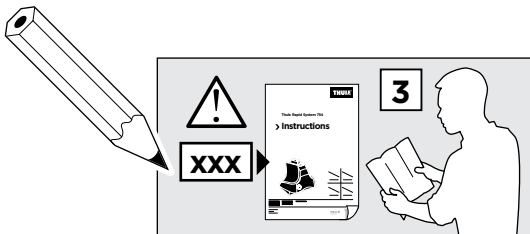

2

VOLVO V60, 5-dr Estate, 11- (Without railing)