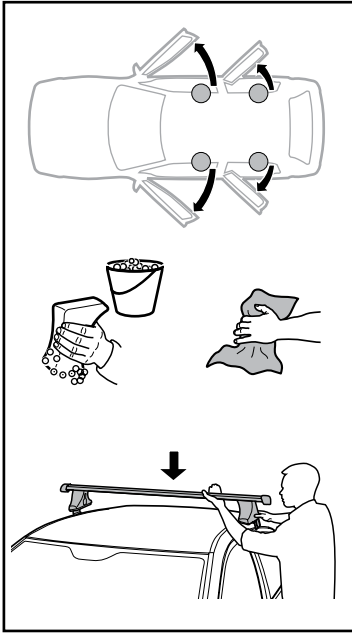

4

5

TOYOTA Prius, 5-dr Estate, 12-
TOYOTA Prius, 5-dr Estate, 12- (with glass roof)
TOYOTA Prius V, 5-dr Wagon, *12-
TOYOTA Prius V, 5-dr Wagon, *12- (with glass roof)

6

	X mm	Y mm	X inch	Y inch
TOYOTA Prius, 5-dr Estate, 12-	305 mm	711 mm	12"	28"
TOYOTA Prius, 5-dr Estate, 12- (with glass roof)	305 mm	711 mm	12"	28"
TOYOTA Prius V, 5-dr Wagon, *12-	305 mm	711 mm	12"	28"
TOYOTA Prius V, 5-dr Wagon, *12- (with glass roof)	305 mm	711 mm	12"	28"