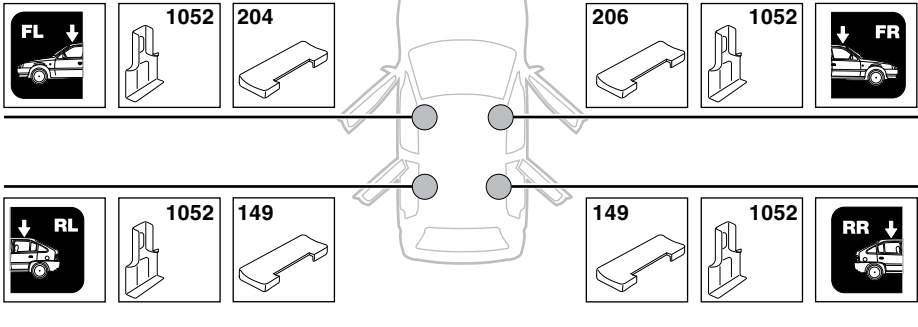

5

TOYOTA Prius, 5-dr Estate, 12-
TOYOTA Prius, 5-dr Estate, 12- (with glass roof)
TOYOTA Prius V, 5-dr Wagon, *12-
TOYOTA Prius V, 5-dr Wagon, *12- (with glass roof)