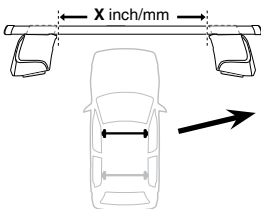

480 Traverse

(North America)

	X inch	X mm
TOYOTA Prius, 5-dr Estate, 12-	41"	1041 mm
TOYOTA Prius, 5-dr Estate, 12- (with glass roof)	41"	1041 mm
TOYOTA Prius V, 5-dr Wagon, *12-	41"	1041 mm
TOYOTA Prius V, 5-dr Wagon, *12- (with glass roof)	41"	1041 mm