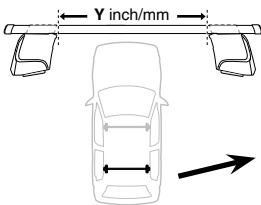

480 Traverse

(North America)

	X inch	X mm
TOYOTA Prius, 5-dr Estate, 12-	41"	1041 mm
TOYOTA Prius, 5-dr Estate, 12- (with glass roof)	41"	1041 mm
TOYOTA Prius V, 5-dr Wagon, *12-	41"	1041 mm
TOYOTA Prius V, 5-dr Wagon, *12- (with glass roof)	41"	1041 mm