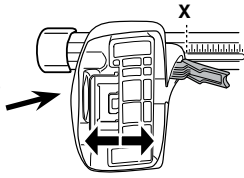

3

	X
TOYOTA Prius, 5-dr Estate, 12-	39
TOYOTA Prius, 5-dr Estate, 12- (with glass roof)	39
TOYOTA Prius V, 5-dr Wagon, *12-	39
TOYOTA Prius V, 5-dr Wagon, *12- (with glass roof)	39