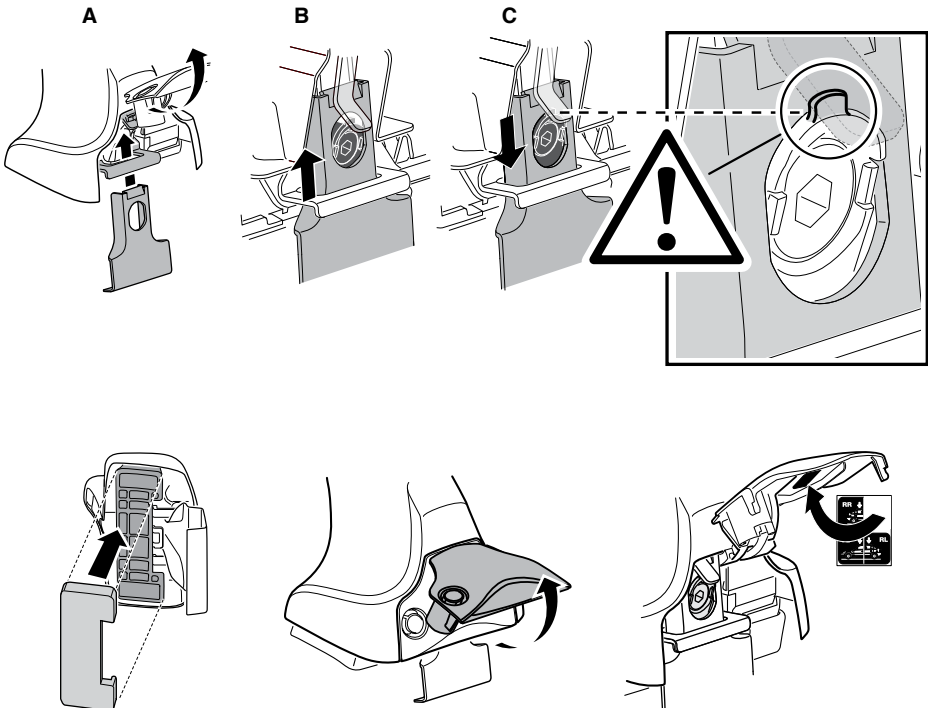

5

TOYOTA Prius, 5-dr Estate, 12-
TOYOTA Prius, 5-dr Estate, 12- (with glass roof)
TOYOTA Prius V, 5-dr Wagon, *12-
TOYOTA Prius V, 5-dr Wagon, *12- (with glass roof)