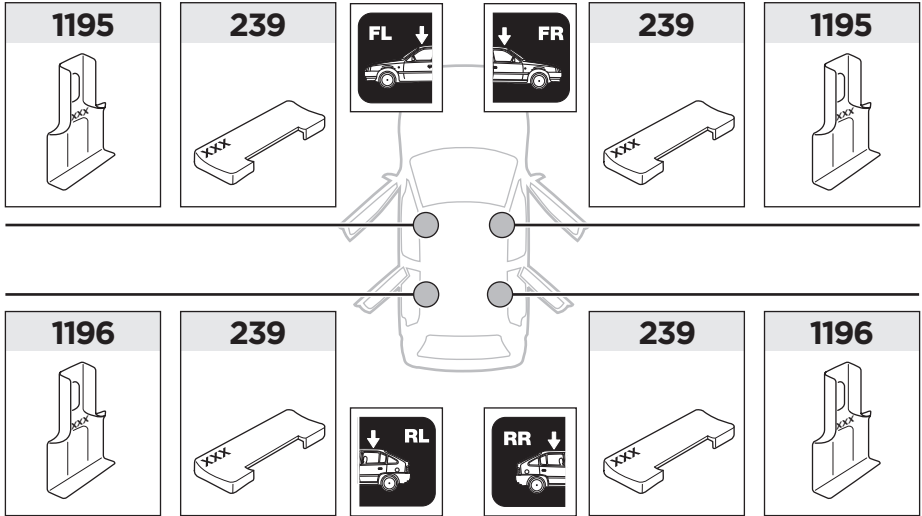

Thule Rapid System Kit 1658

> Instructions

DODGE Journey, 5-dr SUV, 12- / *13- (Without railing)

FIAT Freemont, 5-dr SUV, 12- (Without railing)

*North America

ISO 11154-E

141658

C.20130704
519-1658-01

Bring your life
thule.com

1

	X (scale)	X (mm)	X (inch)
DODGE Journey , 5-dr SUV, 12- / *13-	53	1181	46 1/2
FIAT Freemont , 5-dr SUV, 12-	53	1181	46 1/2

	Y (scale)	Y (mm)	Y (inch)
DODGE Journey , 5-dr SUV, 12- / *13-	49,5	1146	45 1/8
FIAT Freemont , 5-dr SUV, 12-	49,5	1146	45 1/8

2

DODGE Journey, 5-dr SUV, 12- / *13-

FIAT Freemont, 5-dr SUV, 12-

3

	W (mm)	Z (mm)	W (inch)	Z (inch)
DODGE Journey , 5-dr SUV, 12- / *13-	438	711	17 1/4	28
FIAT Freemont , 5-dr SUV, 12-	438	711	17 1/4	28