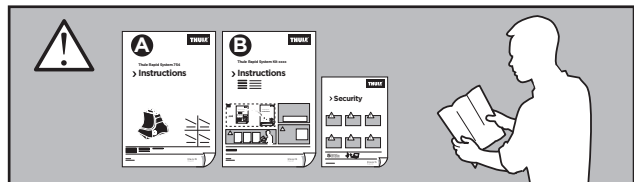

Thule Rapid System Kit 1658

> Instructions

DODGE Journey, 5-dr SUV, 12- / *13- (Without railing)

FIAT Freemont, 5-dr SUV, 12- (Without railing)

*North America

ISO 11154-E

141658

C.20130704
519-1658-01