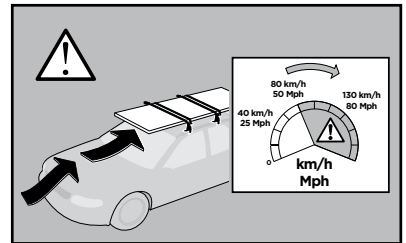

Thule Rapid System Kit 1657

> Instructions

HYUNDAI Accent, 4-dr Sedan, 11- / *12-

HYUNDAI i25, 4-dr Sedan, 11-

HYUNDAI Solaris, 4-dr Sedan, 11-

HYUNDAI Verna, 4-dr Sedan, 11-

*North America

ISO 11154-E

141657

C.20120627
519-1657-02

Bring your life

thule.com

379

x2

380

x2

1198

x2

1199

x2

x1

x1

1

	X (scale)	X (mm)	X (inch)
HYUNDAI Accent, 4-dr Sedan, 11- / *12-	36	1011	39 ⁵/₈
HYUNDAI i25, 4-dr Sedan, 11-	36	1011	39 ⁵/₈
HYUNDAI Solaris, 4-dr Sedan, 11-	36	1011	39 ⁵/₈
HYUNDAI Verna, 4-dr Sedan, 11-	36	1011	39 ⁵/₈