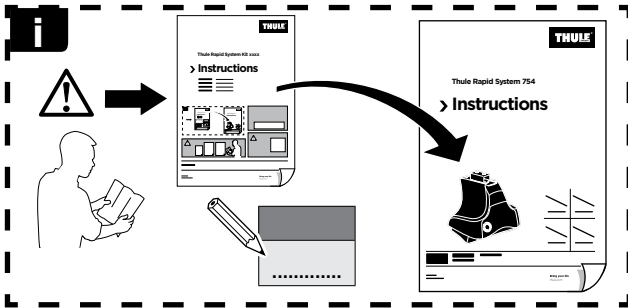

Thule Rapid System Kit 1657

> Instructions

HYUNDAI Accent, 4-dr Sedan, 11- / *12-

HYUNDAI i25, 4-dr Sedan, 11-

HYUNDAI Solaris, 4-dr Sedan, 11-

HYUNDAI Verna, 4-dr Sedan, 11-

*North America

ISO 11154-E