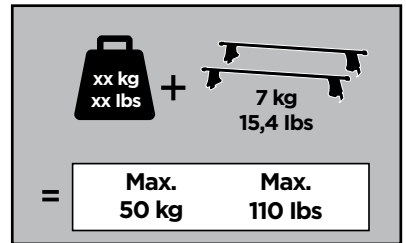

Thule Rapid System Kit 1657

> Instructions

HYUNDAI Accent, 4-dr Sedan, 11- / *12-

HYUNDAI i25, 4-dr Sedan, 11-

HYUNDAI Solaris, 4-dr Sedan, 11-

HYUNDAI Verna, 4-dr Sedan, 11-

*North America

ISO 11154-E

141657

C.20120627
519-1657-02

Bring your life

thule.com

379

x2

380

x2

1198

x2

1199

x2

x1

x1

1

	X (scale)	X (mm)	X (inch)
HYUNDAI Accent, 4-dr Sedan, 11- / *12-	36	1011	39 ⁵/₈
HYUNDAI i25, 4-dr Sedan, 11-	36	1011	39 ⁵/₈
HYUNDAI Solaris, 4-dr Sedan, 11-	36	1011	39 ⁵/₈
HYUNDAI Verna, 4-dr Sedan, 11-	36	1011	39 ⁵/₈