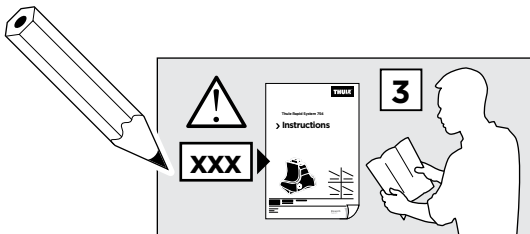

2

HYUNDAI Avante, 4-dr Sedan, 11-
HYUNDAI Elantra, 4-dr Sedan, 11- / *12-