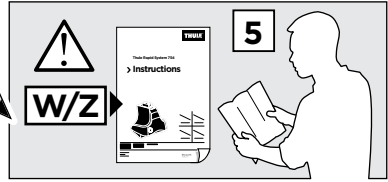

3

	W (mm)	Z (mm)	W (inch)	Z (inch)
HYUNDAI Avante, 4-dr Sedan, 11-	225	685	8 7/8	27
HYUNDAI Elantra, 4-dr Sedan, 11- / *12-	225	685	8 7/8	27