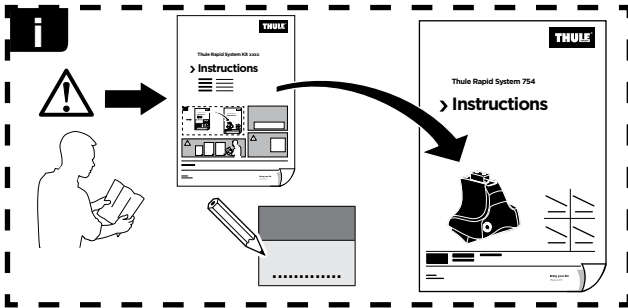

Thule Rapid System Kit 1654

> Instructions

HYUNDAI Avante, 4-dr Sedan, 11-

HYUNDAI Elantra, 4-dr Sedan, 11- / *12-

*North America

ISO 11154-E

1

	X (scale)	X (mm)	X (inch)
HYUNDAI Avante , 4-dr Sedan, 11-	43	1081	42 1/2
HYUNDAI Elantra , 4-dr Sedan, 11- / *12-	43	1081	42 1/2