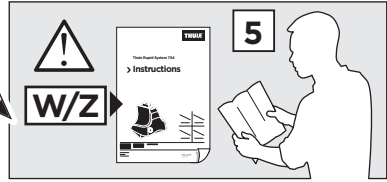

3

	W (mm)	Z (mm)	W (inch)	Z (inch)
KIA Picanto, 5-dr Hatchback, 04-10	280	700	11	27 1/2
KIA Picanto, 5-dr Hatchback, 11-17	250	650	9 7/8	25 5/8
KIA Morning, 5-dr Hatchback, 11-17	250	650	9 7/8	25 5/8