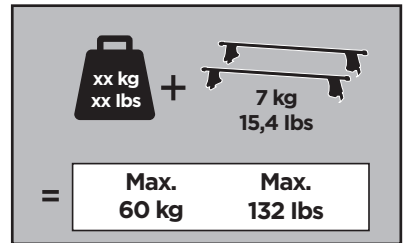

Thule Rapid System Kit 1653

> Instructions

KIA Picanto, 5-dr Hatchback, 04-10

KIA Picanto, 5-dr Hatchback, 11-17

KIA Morning, 5-dr Hatchback, 11-17

ISO 11154-E

141653

C.20170518
519-1653-02

Bring your life

thule.com

23 x2

597 x2

x1

24 x2

1171 x2

x1

1

	X (scale)	X (mm)	X (inch)
KIA Picanto, 5-dr Hatchback, 04-10	28	931	36 ⁵/₈
KIA Picanto, 5-dr Hatchback, 11-17	29	941	37
KIA Morning, 5-dr Hatchback, 11-17	29	941	37