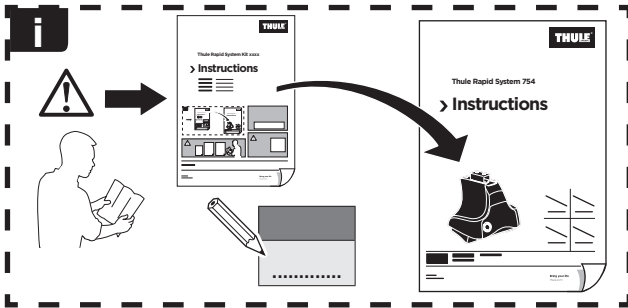

Thule Rapid System Kit 1653

> Instructions

KIA Picanto, 5-dr Hatchback, 04-10

KIA Picanto, 5-dr Hatchback, 11-17

KIA Morning, 5-dr Hatchback, 11-17

ISO 11154-E

141653

C.20170518
519-1653-02