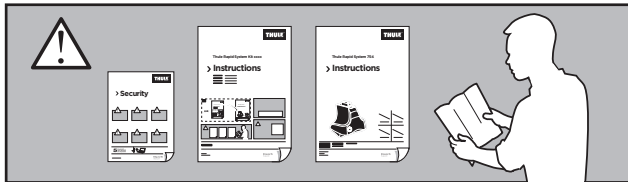

Thule Rapid System Kit 1653

> Instructions

KIA Picanto, 5-dr Hatchback, 04-10

KIA Picanto, 5-dr Hatchback, 11-17

KIA Morning, 5-dr Hatchback, 11-17

ISO 11154-E

141653

C.20170518
519-1653-02