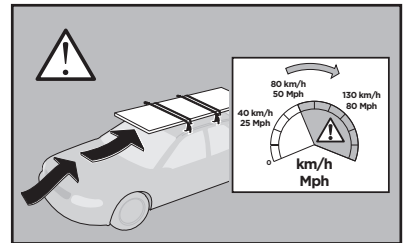

Thule Rapid System Kit 1653

> Instructions

KIA Picanto, 5-dr Hatchback, 04-10

KIA Picanto, 5-dr Hatchback, 11-17

KIA Morning, 5-dr Hatchback, 11-17

ISO 11154-E

141653

C.20170518
519-1653-02

Bring your life

thule.com

23 x2

597 x2

x1

24 x2

1171 x2

x1

1

	X (scale)	X (mm)	X (inch)
KIA Picanto, 5-dr Hatchback, 04-10	28	931	36 ⁵/₈
KIA Picanto, 5-dr Hatchback, 11-17	29	941	37
KIA Morning, 5-dr Hatchback, 11-17	29	941	37