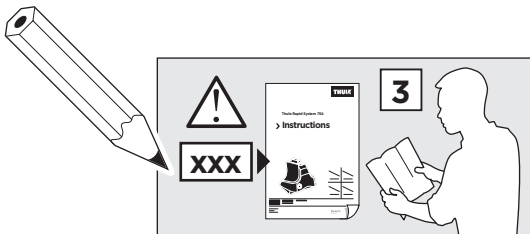

2

KIA Picanto, 5-dr Hatchback, 04-10

KIA Picanto, 5-dr Hatchback, 11-17

KIA Morning, 5-dr Hatchback, 11-17