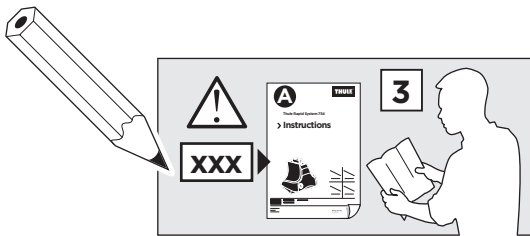

2

LEXUS CT 200h, 5-dr Hatchback, 11- / *12-
LEXUS CT 200h F Sport, 5-dr Hatchback, *12-