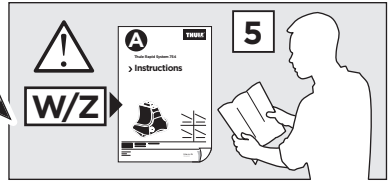

3

	W (mm)	Z (mm)	W (inch)	Z (inch)
LEXUS CT 200h, 5-dr Hatchback, 11- / *12-	200	700	7 7/8	27 1/2
LEXUS CT 200h F Sport, 5-dr Hatchback, *12-	200	700	7 7/8	27 1/2