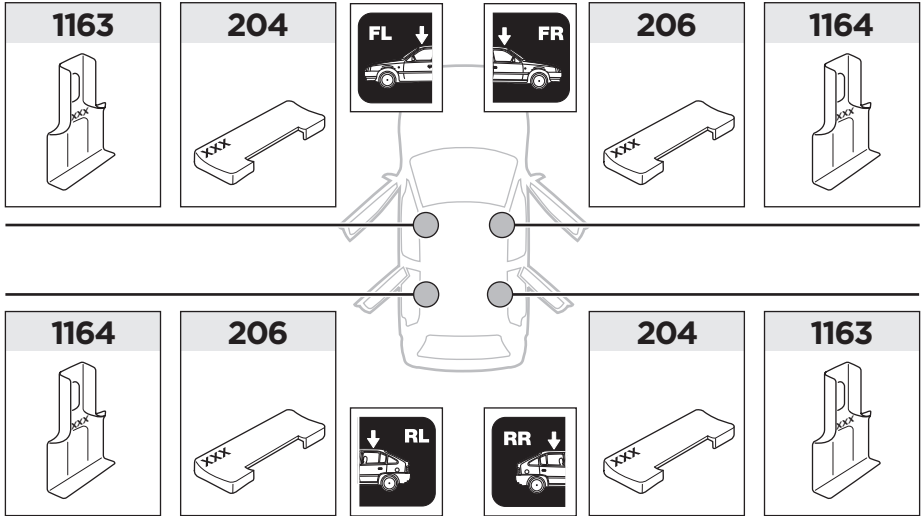

Speed Limit Warning:

40 km/h	80 km/h	130 km/h
25 Mph	50 Mph	80 Mph

ISO 11154-E

141636
C.20130912
519-1636-02

Bring your life
thule.com

204 x2

206 x2

1163 x2

1164 x2

x1

x1

1

	X (scale)	X (mm)	X (inch)
LEXUS CT 200h , 5-dr Hatchback, 11- / *12-	29	941	37
LEXUS CT 200h F Sport , 5-dr Hatchback, *12-	29	941	37

	Y (scale)	Y (mm)	Y (inch)
LEXUS CT 200h , 5-dr Hatchback, 11- / *12-	28	931	36 ⁵ / ₈
LEXUS CT 200h F Sport , 5-dr Hatchback, *12-	28	931	36 ⁵ / ₈

2

LEXUS CT 200h, 5-dr Hatchback, 11- / *12-
LEXUS CT 200h F Sport, 5-dr Hatchback, *12-

3

	W (mm)	Z (mm)	W (inch)	Z (inch)
LEXUS CT 200h , 5-dr Hatchback, 11- / *12-	200	700	7 7/8	27 1/2
LEXUS CT 200h F Sport , 5-dr Hatchback, *12-	200	700	7 7/8	27 1/2