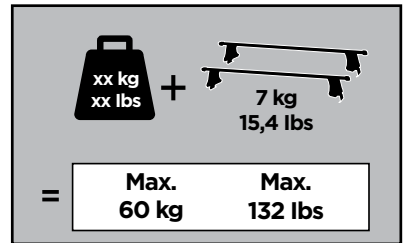

Thule Rapid System Kit 1630

> Instructions

TOYOTA Corolla, 4-dr Sedan, 02-06 / *03-08

TOYOTA Corolla Altis, 4-dr Sedan, 01-06

*North America

ISO 11154-E

141630

C.20121115
519-1630-01

Bring your life

thule.com