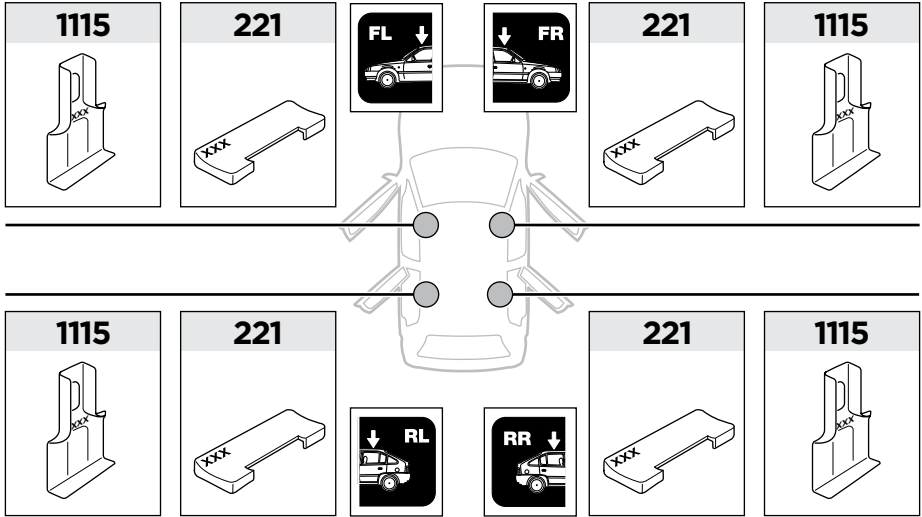

1115 x4

x1

x1

1

	X (scale)	X (mm)	X (inch)
SUZUKI Swift , 5-dr Hatchback, 05-10	22	871	34 ¹ / ₄

	Y (scale)	Y (mm)	Y (inch)
SUZUKI Swift , 5-dr Hatchback, 05-10	18,5	836	32 ⁷ / ₈

2

SUZUKI Swift, 5-dr Hatchback, 05-10

3

	W (mm)	Z (mm)	W (inch)	Z (inch)
SUZUKI Swift, 5-dr Hatchback, 05-10	270	675	10 ⁵/₈	26 ⁵/₈