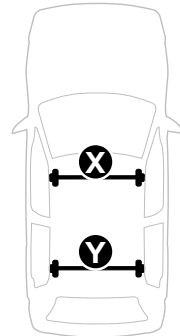

1115 x4

x1

x1

1

	X (scale)	X (mm)	X (inch)
SUZUKI Swift , 5-dr Hatchback, 05-10	22	871	34 ¹ / ₄

	Y (scale)	Y (mm)	Y (inch)
SUZUKI Swift , 5-dr Hatchback, 05-10	18,5	836	32 ⁷ / ₈

2

SUZUKI Swift, 5-dr Hatchback, 05-10

3

	W (mm)	Z (mm)	W (inch)	Z (inch)
SUZUKI Swift, 5-dr Hatchback, 05-10	270	675	10 ⁵/₈	26 ⁵/₈