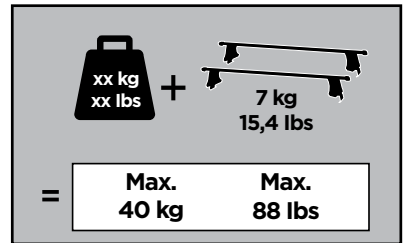

Thule Rapid System Kit 1622

> Instructions

SUZUKI Swift, 5-dr Hatchback, 05-10

ISO 11154-E

141622

C.20120524
519-1622-01

Bring your life
thule.com

221 x4

1115 x4

x1

x1

1

	X (scale)	X (mm)	X (inch)
SUZUKI Swift , 5-dr Hatchback, 05-10	22	871	34 ¹ / ₄

	Y (scale)	Y (mm)	Y (inch)
SUZUKI Swift , 5-dr Hatchback, 05-10	18,5	836	32 ⁷ / ₈

2

SUZUKI Swift, 5-dr Hatchback, 05-10

3

	W (mm)	Z (mm)	W (inch)	Z (inch)
SUZUKI Swift, 5-dr Hatchback, 05-10	270	675	10 ⁵/₈	26 ⁵/₈