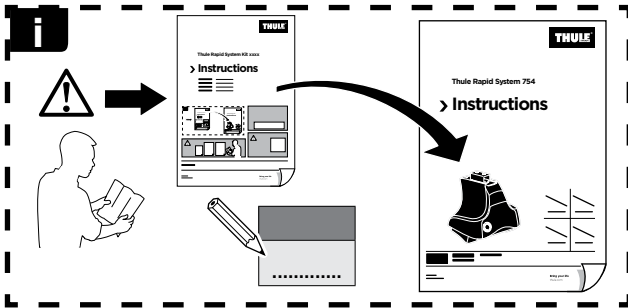

Thule Rapid System Kit 1622

> Instructions

SUZUKI Swift, 5-dr Hatchback, 05-10

ISO 11154-E

141622

C.20120524
519-1622-01

Bring your life
thule.com

221 x4

1115 x4

x1

x1

1

	X (scale)	X (mm)	X (inch)
SUZUKI Swift , 5-dr Hatchback, 05-10	22	871	34 ¹ / ₄

	Y (scale)	Y (mm)	Y (inch)
SUZUKI Swift , 5-dr Hatchback, 05-10	18,5	836	32 ⁷ / ₈

2

SUZUKI Swift, 5-dr Hatchback, 05-10