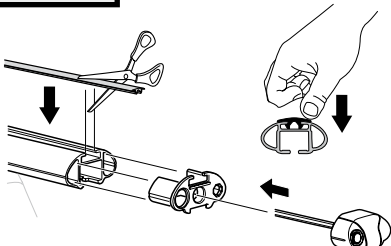

1

2

754 Rapid System
480R Rapid Traverse
(North America)

x4

x4

x4

480 Traverse
(North America)

x4