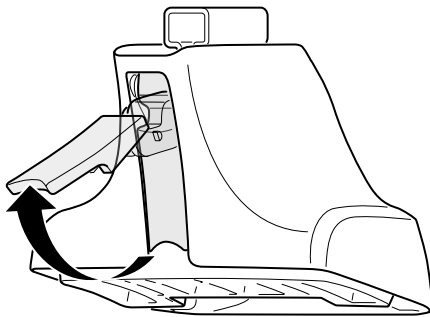

1

2

754 Rapid System
480R Rapid Traverse
(North America)

x4

x4

x4

480 Traverse
(North America)

x4