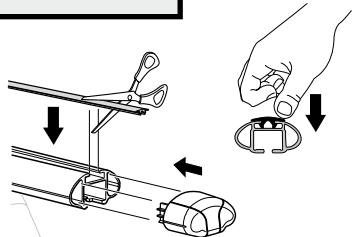

x4

480 Traverse
(North America)