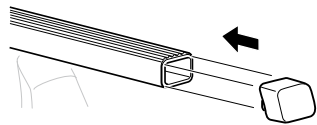

2

754 Rapid System
480R Rapid Traverse
(North America)

x4