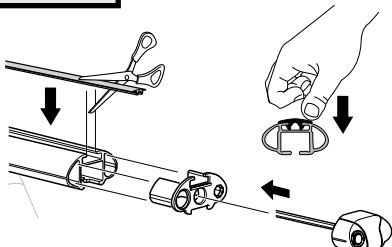

1

2

754 Rapid System
480R Rapid Traverse
(North America)

x4

x4

x4

480 Traverse
(North America)

x4