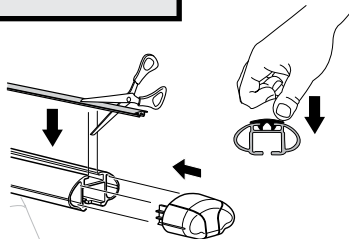

x4

480 Traverse
(North America)