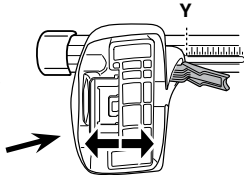

3

	X
AUDI A1, 3-dr Hatchback, 10-	33

	Y
AUDI A1, 3-dr Hatchback, 10-	31

3

(North America)

	X inch	X mm
AUDI A1, 3-dr Hatchback, 10-	38 ⁵/₈"	981 mm

	Y inch	Y mm
AUDI A1, 3-dr Hatchback, 10-	37 ⁷/₈"	961 mm

4