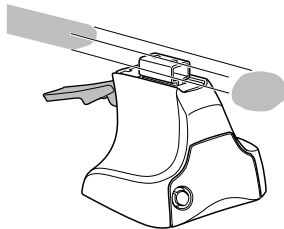

2

754 Rapid System
480R Rapid Traverse
(North America)

x4