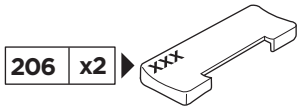

x1

x1

1

	X (scale)	X (mm)	X (inch)
AUDI A1, 3-dr Hatchback, 10-	34	991	39

	Y (scale)	Y (mm)	Y (inch)
AUDI A1, 3-dr Hatchback, 10-	31	961	37 ⁷/₈