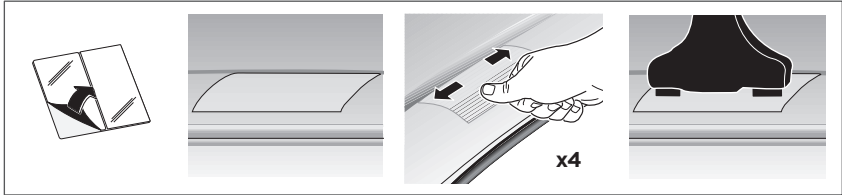

	X (scale)	X (mm)	X (inch)
AUDI A1, 3-dr Hatchback, 10-	34	991	39

	Y (scale)	Y (mm)	Y (inch)
AUDI A1, 3-dr Hatchback, 10-	31	961	37 ⁷ / ₈

3

	W (mm)	Z (mm)	Y (mm)	W (inch)	Z (inch)	Y (inch)
AUDI A1, 3-dr Hatchback, 10-	200	690	470	7 7/8	25 5/8	18 1/2