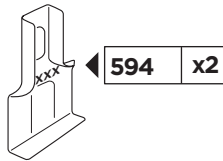

x1

x1

1

	X (scale)	X (mm)	X (inch)
AUDI A1, 3-dr Hatchback, 10-	34	991	39