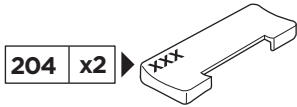

x1

x1

1

	X (scale)	X (mm)	X (inch)
AUDI A1, 3-dr Hatchback, 10-	34	991	39

	Y (scale)	Y (mm)	Y (inch)
AUDI A1, 3-dr Hatchback, 10-	31	961	37 ⁷/₈