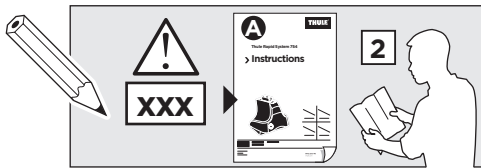

	X (scale)	X (mm)	X (inch)
AUDI A1, 3-dr Hatchback, 10-	34	991	39

	Y (scale)	Y (mm)	Y (inch)
AUDI A1, 3-dr Hatchback, 10-	31	961	37 ⁷ / ₈

3

	W (mm)	Z (mm)	Y (mm)	W (inch)	Z (inch)	Y (inch)
AUDI A1, 3-dr Hatchback, 10-	200	690	470	7 7/8	25 5/8	18 1/2