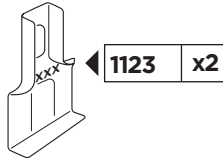

x1

x1

1

	X (scale)	X (mm)	X (inch)
AUDI A1, 3-dr Hatchback, 10-	34	991	39