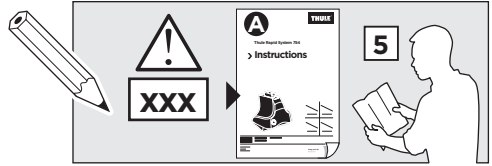

	X (scale)	X (mm)	X (inch)
AUDI A1, 3-dr Hatchback, 10-	34	991	39

	Y (scale)	Y (mm)	Y (inch)
AUDI A1, 3-dr Hatchback, 10-	31	961	37 ⁷ / ₈

3

	W (mm)	Z (mm)	Y (mm)	W (inch)	Z (inch)	Y (inch)
AUDI A1, 3-dr Hatchback, 10-	200	690	470	7 7/8	25 5/8	18 1/2