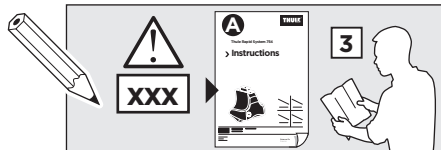

FIAT 500, 3-dr Hatchback, 07-*

FIAT 500, 3-dr Hatchback, 11-**