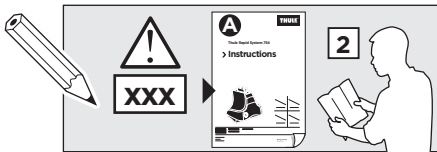

Speed Limit Diagram:

80 km/h	50 Mph
130 km/h	80 Mph
40 km/h	25 Mph
Warning sign at 80 km/h	
km/h	
Mph	

ISO 11154-E

141611

C.20140806
519-1611-02

Bring your life

thule.com

1

	X (scale)	X (mm)	X (inch)
FIAT 500, 3-dr Hatchback, 07-*	33,5	986	38 7/8
FIAT 500, 3-dr Hatchback, 11-**	33,5	986	38 7/8

	Y (scale)	Y (mm)	Y (inch)
FIAT 500, 3-dr Hatchback, 07-*	28	931	36 5/8
FIAT 500, 3-dr Hatchback, 11-**	28	931	36 5/8