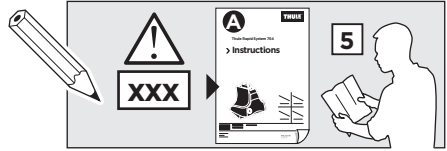

2

SRA

FIAT 500, 3-dr Hatchback, 07-*

FIAT 500, 3-dr Hatchback, 11-**

3

	W (mm)	Z (mm)	Y (mm)	W (inch)	Z (inch)	Y (inch)
FIAT 500, 3-dr Hatchback, 07-*	225	600	350	8 7/8	23 5/8	13 3/4
FIAT 500, 3-dr Hatchback, 11-**	225	600	350	8 7/8	23 5/8	13 3/4