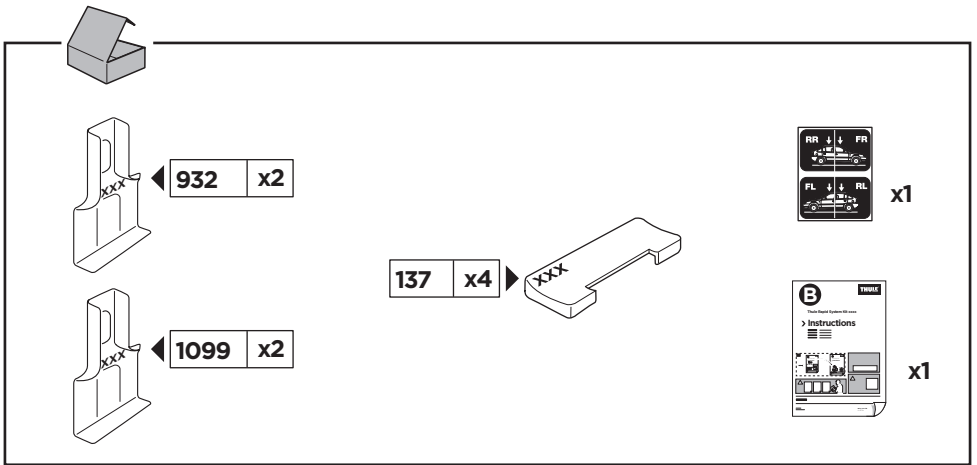

Speed Limit Diagram:

80 km/h	50 Mph
130 km/h	80 Mph
40 km/h	25 Mph
Warning sign at 80 km/h	
km/h	
Mph	

ISO 11154-E

141611

C.20140806
519-1611-02

Bring your life

thule.com

1

	X (scale)	X (mm)	X (inch)
FIAT 500, 3-dr Hatchback, 07-*	33,5	986	38 7/8
FIAT 500, 3-dr Hatchback, 11-**	33,5	986	38 7/8

	Y (scale)	Y (mm)	Y (inch)
FIAT 500, 3-dr Hatchback, 07-*	28	931	36 5/8
FIAT 500, 3-dr Hatchback, 11-**	28	931	36 5/8

2

SRA

FIAT 500, 3-dr Hatchback, 07-*

FIAT 500, 3-dr Hatchback, 11-**

3

	W (mm)	Z (mm)	Y (mm)	W (inch)	Z (inch)	Y (inch)
FIAT 500, 3-dr Hatchback, 07-*	225	600	350	8 7/8	23 5/8	13 3/4
FIAT 500, 3-dr Hatchback, 11-**	225	600	350	8 7/8	23 5/8	13 3/4