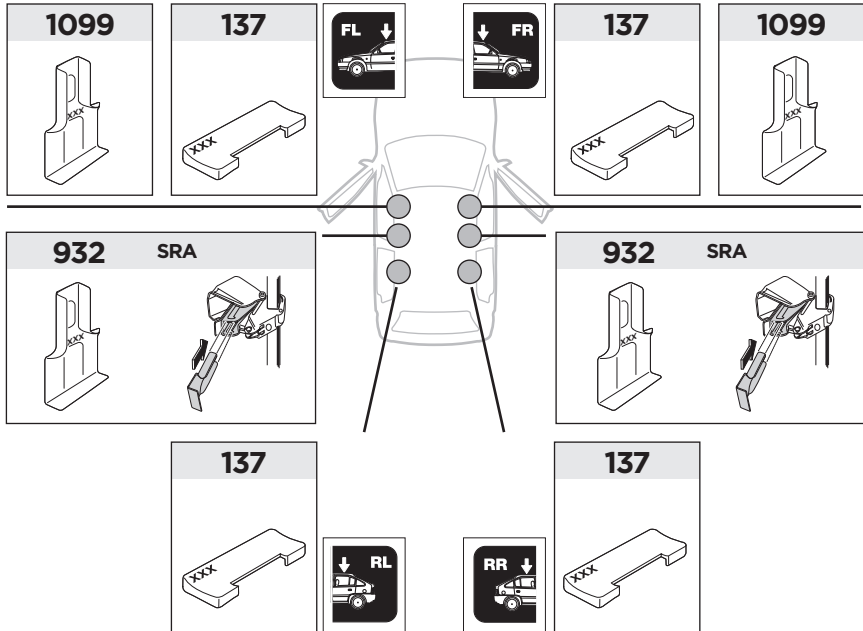

Speed Limit Diagram:

80 km/h	50 Mph
130 km/h	80 Mph
40 km/h	25 Mph
Warning sign at 80 km/h	
km/h	
Mph	

ISO 11154-E

141611

C.20140806
519-1611-02

Bring your life

thule.com

1

	X (scale)	X (mm)	X (inch)
FIAT 500, 3-dr Hatchback, 07-*	33,5	986	38 7/8
FIAT 500, 3-dr Hatchback, 11-**	33,5	986	38 7/8

	Y (scale)	Y (mm)	Y (inch)
FIAT 500, 3-dr Hatchback, 07-*	28	931	36 5/8
FIAT 500, 3-dr Hatchback, 11-**	28	931	36 5/8

2

SRA

FIAT 500, 3-dr Hatchback, 07-*

FIAT 500, 3-dr Hatchback, 11-**

3

	W (mm)	Z (mm)	Y (mm)	W (inch)	Z (inch)	Y (inch)
FIAT 500, 3-dr Hatchback, 07-*	225	600	350	8 7/8	23 5/8	13 3/4
FIAT 500, 3-dr Hatchback, 11-**	225	600	350	8 7/8	23 5/8	13 3/4