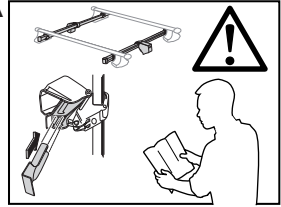

2

SRA

FIAT 500, 3-dr Hatchback, 07-*

FIAT 500, 3-dr Hatchback, 11-**