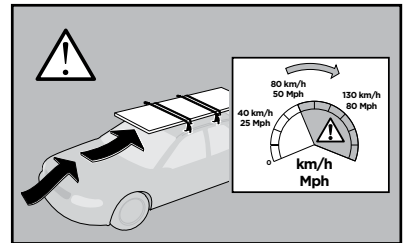

Thule Rapid System Kit 1602

> Instructions

BMW X1, 5-dr SUV, 10- (Without railing)

ISO 11154-E

141602

C.20120920
519-1602-01

Bring your life
thule.com

1

	X (scale)	X (mm)	X (inch)
BMW X1, 5-dr SUV, 10- (Without railing)	41,5	1066	42

	Y (scale)	Y (mm)	Y (inch)
BMW X1, 5-dr SUV, 10- (Without railing)	40,5	1056	41 ⁵/₈

2

BMW X1, 5-dr SUV, 10- (Without railing)

3

	W (mm)	Z (mm)	W (inch)	Z (inch)
BMW X1, 5-dr SUV, 10- (Without railing)	310	700	12 1/4	27 1/2