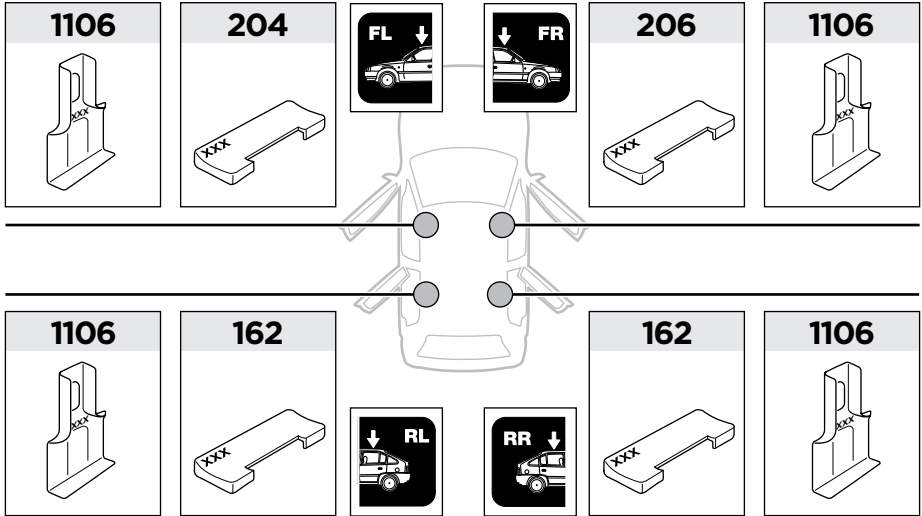

Thule Rapid System Kit 1602

> Instructions

BMW X1, 5-dr SUV, 10- (Without railing)

ISO 11154-E

141602

C.20120920
519-1602-01

Bring your life
thule.com

1

	X (scale)	X (mm)	X (inch)
BMW X1, 5-dr SUV, 10- (Without railing)	41,5	1066	42

	Y (scale)	Y (mm)	Y (inch)
BMW X1, 5-dr SUV, 10- (Without railing)	40,5	1056	41 ⁵/₈

2

BMW X1, 5-dr SUV, 10- (Without railing)

3

	W (mm)	Z (mm)	W (inch)	Z (inch)
BMW X1, 5-dr SUV, 10- (Without railing)	310	700	12 1/4	27 1/2