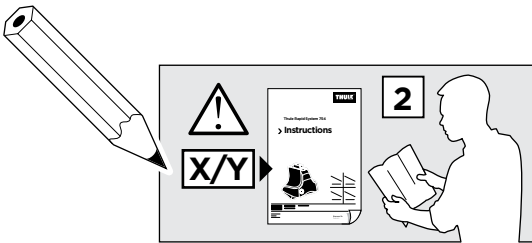

Thule Rapid System Kit 1602

> Instructions

BMW X1, 5-dr SUV, 10- (Without railing)

ISO 11154-E

141602

C.20120920
519-1602-01

Bring your life
thule.com

1

	X (scale)	X (mm)	X (inch)
BMW X1, 5-dr SUV, 10- (Without railing)	41,5	1066	42

	Y (scale)	Y (mm)	Y (inch)
BMW X1, 5-dr SUV, 10- (Without railing)	40,5	1056	41 ⁵/₈

2

BMW X1, 5-dr SUV, 10- (Without railing)