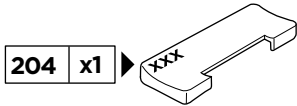

Thule Rapid System Kit 1602

> Instructions

BMW X1, 5-dr SUV, 10- (Without railing)

ISO 11154-E

141602

C.20120920
519-1602-01

Bring your life
thule.com

1

	X (scale)	X (mm)	X (inch)
BMW X1, 5-dr SUV, 10- (Without railing)	41,5	1066	42

	Y (scale)	Y (mm)	Y (inch)
BMW X1, 5-dr SUV, 10- (Without railing)	40,5	1056	41 ⁵/₈

2

BMW X1, 5-dr SUV, 10- (Without railing)

3

	W (mm)	Z (mm)	W (inch)	Z (inch)
BMW X1, 5-dr SUV, 10- (Without railing)	310	700	12 1/4	27 1/2