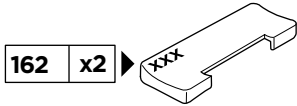

Thule Rapid System Kit 1602

> Instructions

BMW X1, 5-dr SUV, 10- (Without railing)

ISO 11154-E

141602

C.20120920
519-1602-01

Bring your life
thule.com

1

	X (scale)	X (mm)	X (inch)
BMW X1, 5-dr SUV, 10- (Without railing)	41,5	1066	42

	Y (scale)	Y (mm)	Y (inch)
BMW X1, 5-dr SUV, 10- (Without railing)	40,5	1056	41 ⁵/₈

2

BMW X1, 5-dr SUV, 10- (Without railing)

3

	W (mm)	Z (mm)	W (inch)	Z (inch)
BMW X1, 5-dr SUV, 10- (Without railing)	310	700	12 1/4	27 1/2