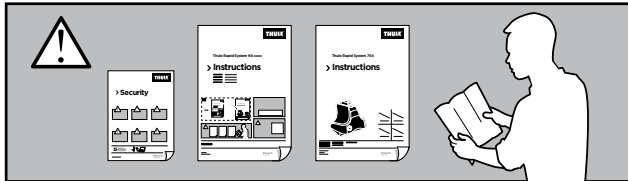

Thule Rapid System Kit 1602

> Instructions

BMW X1, 5-dr SUV, 10- (Without railing)

ISO 11154-E

141602

C.20120920
519-1602-01

Bring your life
thule.com

1

	X (scale)	X (mm)	X (inch)
BMW X1, 5-dr SUV, 10- (Without railing)	41,5	1066	42

	Y (scale)	Y (mm)	Y (inch)
BMW X1, 5-dr SUV, 10- (Without railing)	40,5	1056	41 ⁵/₈

2

BMW X1, 5-dr SUV, 10- (Without railing)