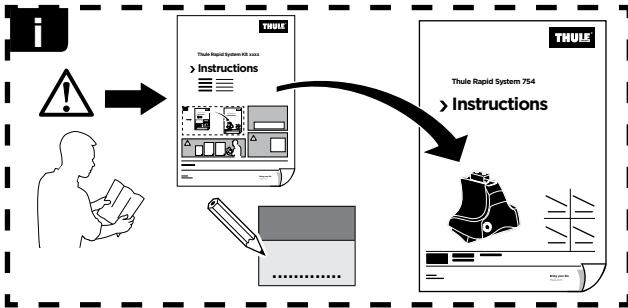

Thule Rapid System Kit 1602

> Instructions

BMW X1, 5-dr SUV, 10- (Without railing)

ISO 11154-E

141602

C.20120920
519-1602-01

Bring your life
thule.com

1

	X (scale)	X (mm)	X (inch)
BMW X1, 5-dr SUV, 10- (Without railing)	41,5	1066	42

	Y (scale)	Y (mm)	Y (inch)
BMW X1, 5-dr SUV, 10- (Without railing)	40,5	1056	41 ⁵/₈

2

BMW X1, 5-dr SUV, 10- (Without railing)

3

	W (mm)	Z (mm)	W (inch)	Z (inch)
BMW X1, 5-dr SUV, 10- (Without railing)	310	700	12 1/4	27 1/2