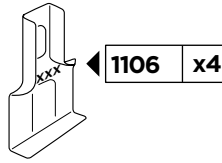

Thule Rapid System Kit 1602

> Instructions

BMW X1, 5-dr SUV, 10- (Without railing)

ISO 11154-E

141602

C.20120920
519-1602-01

Bring your life
thule.com

1

	X (scale)	X (mm)	X (inch)
BMW X1, 5-dr SUV, 10- (Without railing)	41,5	1066	42

	Y (scale)	Y (mm)	Y (inch)
BMW X1, 5-dr SUV, 10- (Without railing)	40,5	1056	41 ⁵/₈

2

BMW X1, 5-dr SUV, 10- (Without railing)

3

	W (mm)	Z (mm)	W (inch)	Z (inch)
BMW X1, 5-dr SUV, 10- (Without railing)	310	700	12 1/4	27 1/2