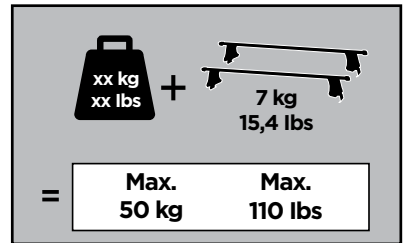

Thule Rapid System Kit 1602

> Instructions

BMW X1, 5-dr SUV, 10- (Without railing)

ISO 11154-E

141602

C.20120920
519-1602-01

Bring your life
thule.com

1

	X (scale)	X (mm)	X (inch)
BMW X1, 5-dr SUV, 10- (Without railing)	41,5	1066	42

	Y (scale)	Y (mm)	Y (inch)
BMW X1, 5-dr SUV, 10- (Without railing)	40,5	1056	41 ⁵/₈

2

BMW X1, 5-dr SUV, 10- (Without railing)

3

	W (mm)	Z (mm)	W (inch)	Z (inch)
BMW X1, 5-dr SUV, 10- (Without railing)	310	700	12 1/4	27 1/2